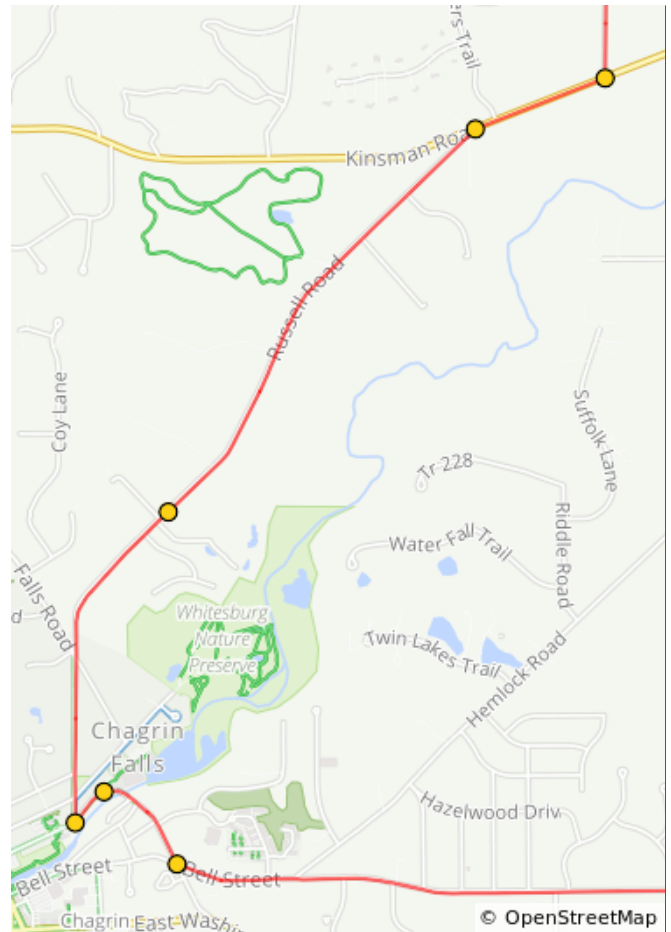

Spring Fling-21-SUN

Spring Fling-21-SUN

Spring Fling-21-SUN

Dist	Next	Type	Note
0.0	2.3	📍	Start of route
2.3	3.5	➡	R onto Sperry Rd
5.8	0.8	⬅	L onto OH-87 E

5.8 miles. +306/-148 feet

Dist	Next	Type	Note
6.5	2.1	➡	R onto Munn Rd
8.7	5.8	➡	R onto Bell Rd

2.9 miles. +91/-113 feet

Dist	Next	Type	Note
14.5	0.3	→	Slight R onto Cleveland St
14.7	0.1	↑	Continue onto Mill St
14.9	0.9	→	Sharp R onto North St
15.7	1.3	↑	Continue onto Russell Rd
17.0	0.4	↑	Continue onto OH-87 E/Kinsman Rd
17.4	3.2	←	L onto Caves Rd

8.7 miles. +174/-77 feet

Dist	Next	Type	Note
20.6	0.2	→	R onto Cedar Rd
20.8	0.0	📍	End of route

3.5 miles. +0/-0 feet