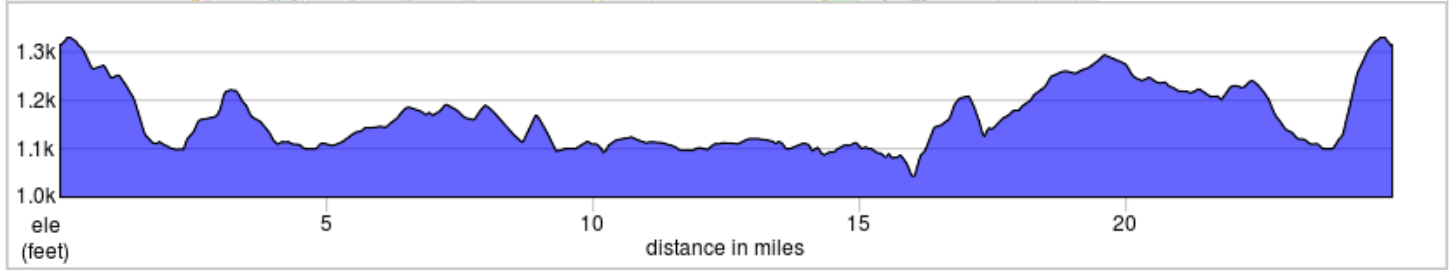

## A. Start

SUN-Ravenna Arsenal-Short-CTC

0.0	0.0		Start of route
0.0	0.0		R onto Ford Ln
0.1	0.1		R onto N Cheshire St/Main St
0.2	0.0		R onto Spring St
0.2	0.2		Slight L onto W Park St
0.4	0.0		L onto W Park Ave
0.4	0.2		Slight R onto S Cheshire St
0.6	0.5		R onto Carlton St
1.1	8.5		R onto Rapids Rd/West St
9.6	0.3		Continue onto Pope Rd
9.9	0.6		L onto Winchell Rd
10.5	1.7		L to stay on Allyn Rd
12.2	2.9		Continue onto Grove Rd
15.1	1.0		Continue onto OH-88 E
16.2	0.2		L to stay on OH-88 E
16.4	7.7		L onto OH-168 N
24.1	0.3		Slight R onto Huff Ave

24.1 miles. +773/-957 feet

24.4	0.2		R onto S Cheshire St
24.6	0.1		Continue onto E Park Ave
24.8	0.0		Keep L to stay on E Park St
24.8	0.0		Slight L onto Kirtland St
24.8	0.1		R onto N Cheshire St/Main St
24.9	0.0		L onto Ford Ln
25.0	0.0		L
25.0	0.0		L
25.0	0.0		End of route

0.9 miles. +53/-12 feet