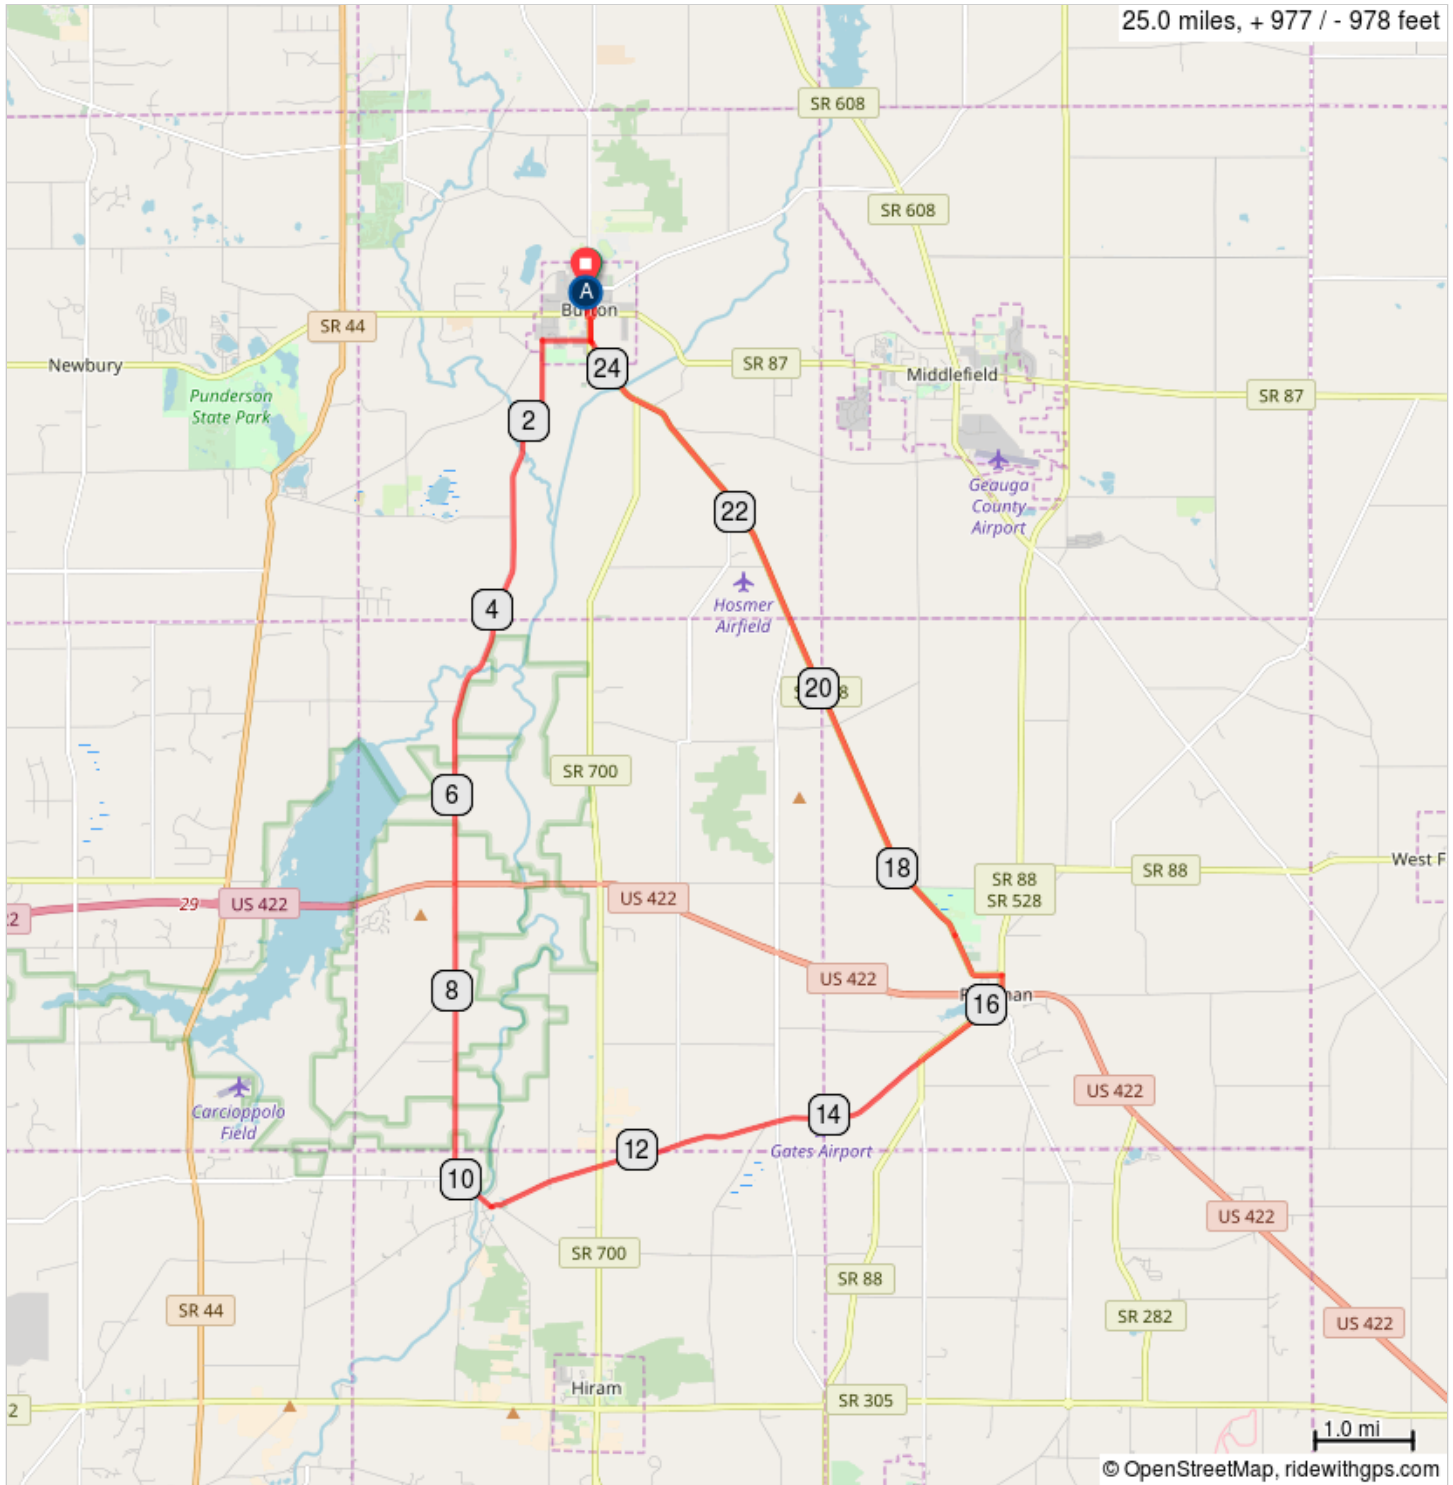

# SUN-Ravenna Arsenal-Short-CTC

## A. Start

SUN-Ravenna Arsenal-Short-CTC

0.0	0.0		Start of route
0.0	0.0		R onto Ford Ln
0.1	0.1		R onto N Cheshire St/Main St
0.2	0.0		R onto Spring St
0.2	0.2		Slight L onto W Park St
0.4	0.0		L onto W Park Ave
0.4	0.2		Slight R onto S Cheshire St
0.6	0.5		R onto Carlton St
1.1	8.5		R onto Rapids Rd/West St
9.6	0.3		Continue onto Pope Rd
9.9	0.6		L onto Winchell Rd
10.5	1.7		L to stay on Allyn Rd
12.2	2.9		Continue onto Grove Rd
15.1	1.0		Continue onto OH-88 E
16.2	0.2		L to stay on OH-88 E
16.4	7.7		L onto OH-168 N
24.1	0.3		Slight R onto Huff Ave

24.1 miles. +773/-957 feet

24.4	0.2		R onto S Cheshire St
24.6	0.1		Continue onto E Park Ave
24.8	0.0		Keep L to stay on E Park St
24.8	0.0		Slight L onto Kirtland St
24.8	0.1		R onto N Cheshire St/Main St
24.9	0.0		L onto Ford Ln
25.0	0.0		L
25.0	0.0		L
25.0	0.0		End of route

0.9 miles. +53/-12 feet