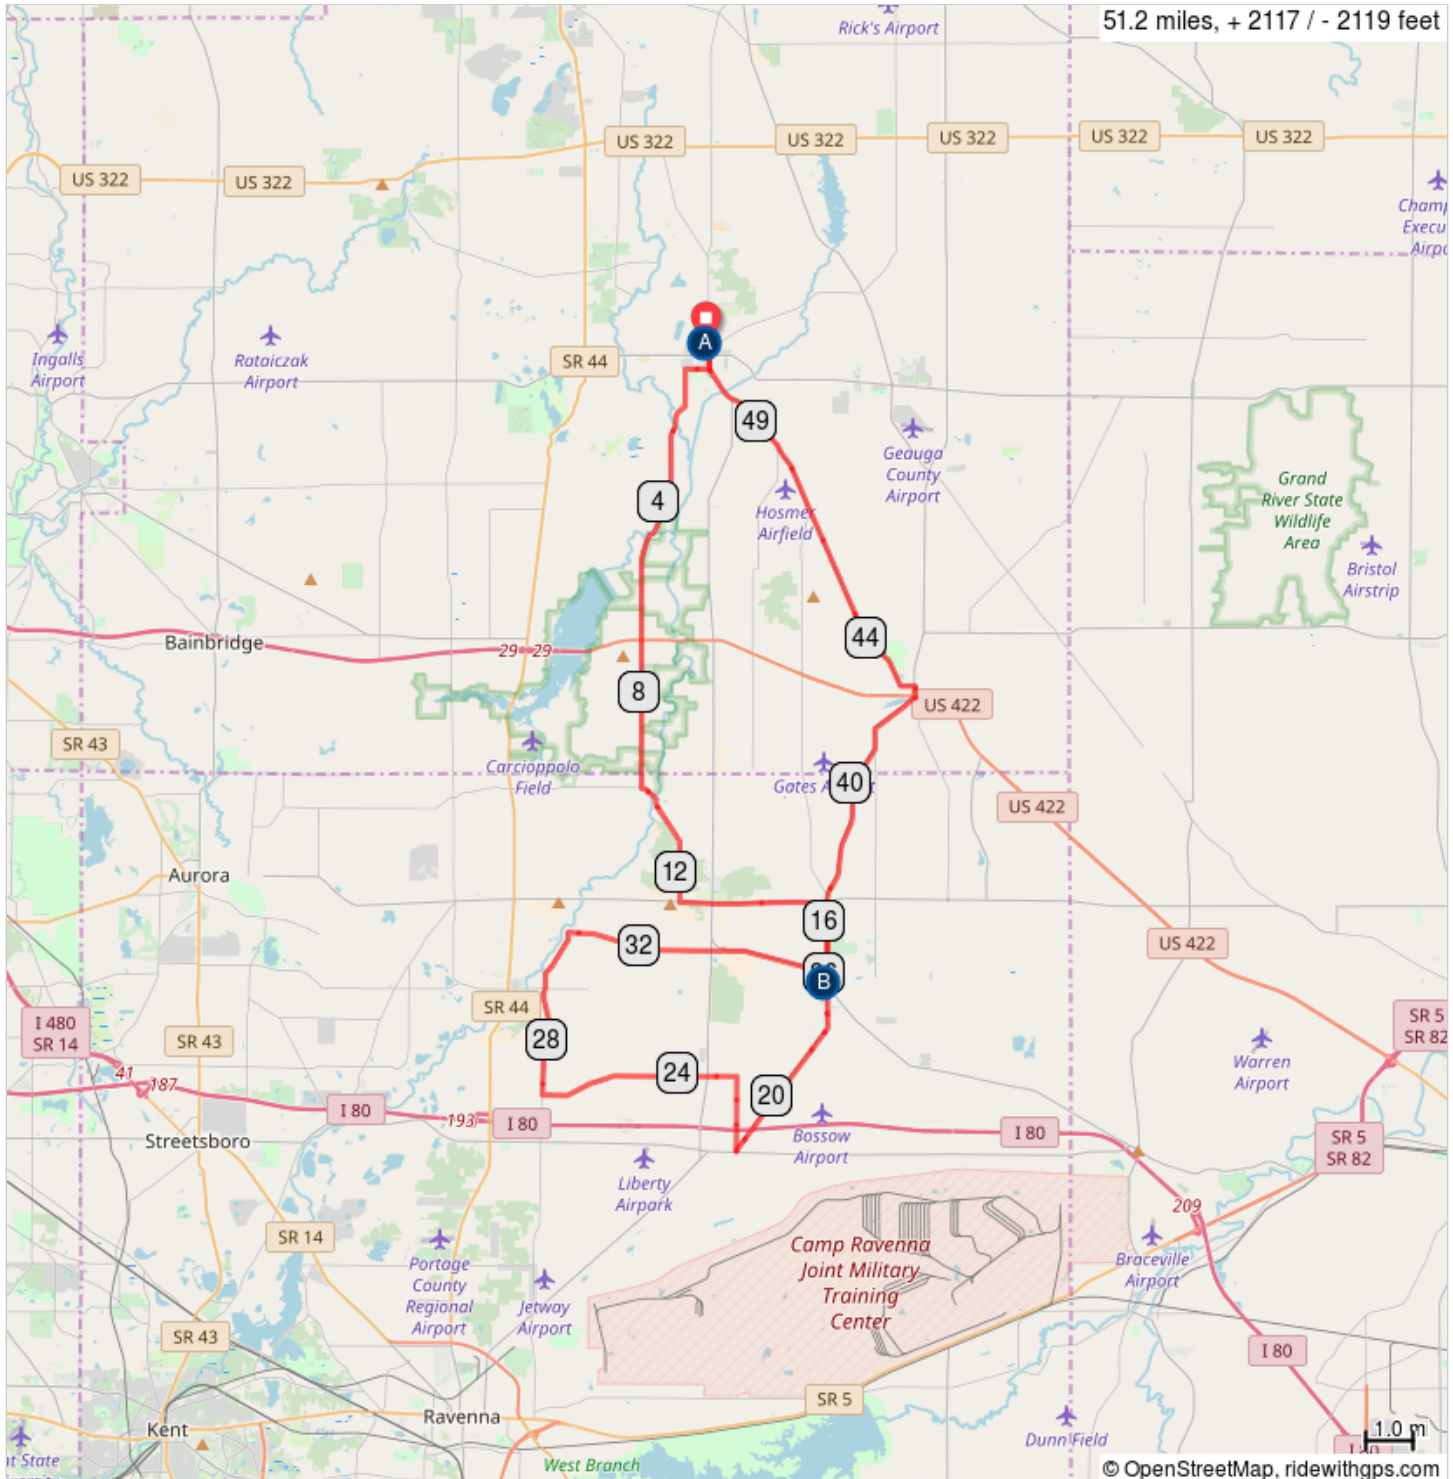

# SUN-Ravenna Arsenal-Medium-CTC

- A. Burton High School North Parking Lot
- B. Food and Water

SUN-Ravenna Arsenal-Medium-CTC

0.0	0.0		Start of route
0.0	0.1		R onto Ford Lane
0.1	0.1		R onto North Cheshire Street
0.2	0.4		At roundabout, take exit 7 onto South Cheshire Street
0.6	0.5		R onto Carlton Street
1.1	6.8		L onto Rapids Road
7.9	2.0		Continue onto Rapids Road, CR 1
9.9	0.4		L onto Winchell Road
10.3	2.2		R onto Abbott Road
12.5	3.0		L onto Wakefield Road, SR 82
15.5	2.3		R onto SR 88
17.8	0.0		R onto Crestwood Drive
17.8	0.0		R
17.9	0.0		L onto Crestwood Drive
17.9	1.9		R onto South Street, SR 88
19.7	1.6		Continue onto SR 88

19.7 miles. +805/-997 feet

51.1	0.1		L onto Ford Lane
51.2	0.0		L
51.2	0.0		End of route

0.4 miles. +0/-3 feet

21.3	1.5		Sharp R onto Nichols Road
22.9	4.1		L onto Streeter Road
26.9	3.5		R onto Peck Road, CH 167
30.4	3.2		R onto Pioneer Trail
33.7	2.1		R onto Twinsburg Warren Road, SR 82
35.8	0.0		R
35.8	0.2		R
36.0	6.3		L onto North Street, SR 88
42.3	0.0		Slight R onto McCall Road, SR 88
42.3	0.2		L onto Nelson Road, SR 88
42.6	1.3		L onto Tavern Road, SR 168
43.9	6.4		Continue onto Tavern Road, SR 168
50.3	0.3		Slight R onto Huff Avenue
50.6	0.2		Slight R onto South Cheshire Street, SR 168, SR 700
50.8	0.3		At roundabout, take exit 8 onto North Cheshire Street

31.1 miles. +1219/-1097 feet