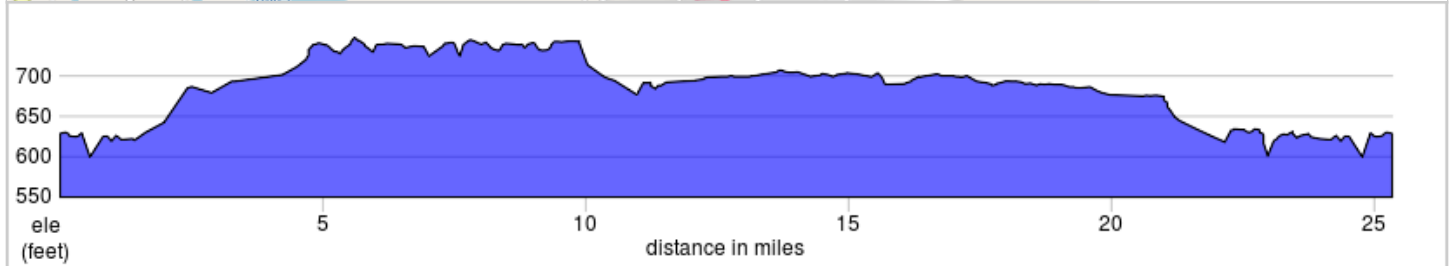

SUN-Lakeshore Reservation-Short-CTC

Lakeshore Reservation Short Routes (25 miles)

A. Lakeshore Reservation West Parking Lot

SUN-Lakeshore Reservation-Short-CTC

0.0	1.4		Start of route
1.4	1.9		R onto McMackin Rd
3.3	0.1		L onto Middle Ridge Rd
3.3	1.4		R onto Wood Rd
4.7	5.2		R onto OH-84 W/S Ridge Rd
9.9	2.2		R onto Lane Rd
12.1	2.4		R onto Narrows Rd
14.5	0.5		L onto Harper St
15.0	1.2		Continue onto Call Rd
16.2	3.4		R onto Middle Ridge Rd
19.6	1.0		L onto Burns Rd
20.6	0.4		L onto US-20 W
21.0	1.3		R onto Green Rd
22.3	0.5		L onto Chapel Rd
22.8	0.6		L onto Haines Rd
23.4	1.9		R onto Lockwood Rd
25.3	0.0		End of route

25.3 miles. +324/-324 feet