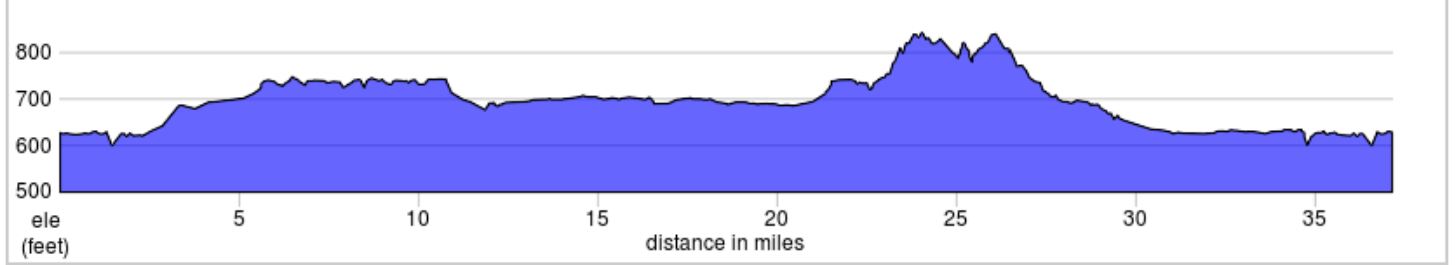

# SUN-Lakeshore Reservation-Medium-CTC

## Lakeshore Reservation Medium Route (36 miles)

### A. Lake Shore Reservation, West Parking Lot

SUN-Lakeshore Reservation-Medium-CTC

0.0	0.3		Start of route
0.3	0.1		R onto Lakehurst Dr
0.4	0.1		Make a U-turn
0.6	1.7		L onto Lockwood Rd
2.3	1.9		R onto McMackin Rd
4.1	0.1		L onto Middle Ridge Rd
4.2	1.4		R onto Wood Rd
5.6	5.2		R onto OH-84 W/S Ridge Rd
10.8	2.2		R onto Lane Rd
13.0	2.4		R onto Narrows Rd
15.4	0.5		L onto Harper St
15.9	1.2		Continue onto Call Rd
17.1	3.1		R onto Middle Ridge Rd
20.1	1.4		R onto Dayton Rd
21.5	1.1		L onto W Main St
22.7	1.0		R onto River St
23.6	0.9		Continue onto OH-528 S/S Madison Rd

23.6 miles. +413/-223 feet

24.5	0.5		L onto River Rd
25.0	3.3		River Rd turns slightly L and becomes Bates Rd
28.3	0.4		R onto Middle Ridge Rd
28.7	0.8		L onto Arcola Rd
29.5	0.0		R onto US-20 E
29.5	1.5		L onto Dock Rd
31.0	3.6		L onto Chapel Rd
34.6	0.6		L onto Haines Rd
35.2	1.9		R onto Lockwood Rd
37.1	0.0		End of route