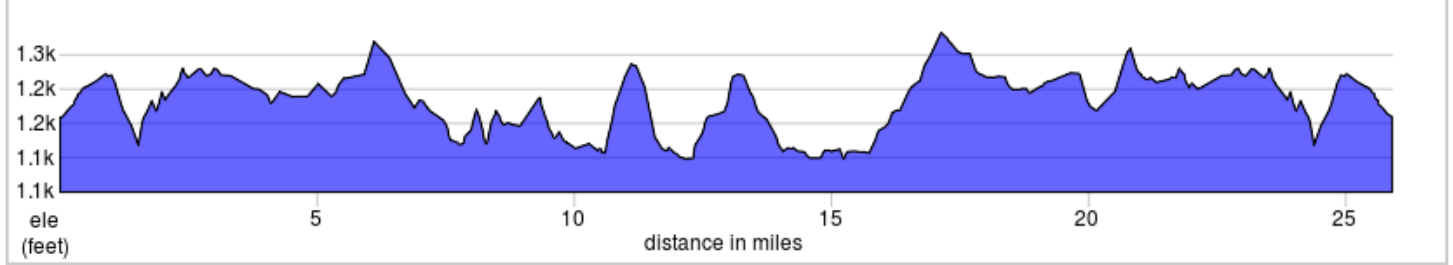

# SUN-Amish Country Ride-Short-CTC

## SUN-Amish Country Ride-Short-CTC

0.0	7.1		Start of route
7.1	0.8		L onto OH-44 N
7.9	0.4		R onto Hotchkiss Rd/Pond Rd
8.3	2.9		Slight L to stay on Hotchkiss Rd
11.2	3.8		R onto Rapids Rd/West St
15.0	2.1		R onto Stafford Rd
17.1	0.1		L onto OH-44 S
17.3	3.2		R onto Stafford Rd
20.5	1.6		R onto Munn Rd
22.1	3.8		L onto Bell Rd
25.9	0.0		End of route

25.9 miles. +1034/-1033 feet