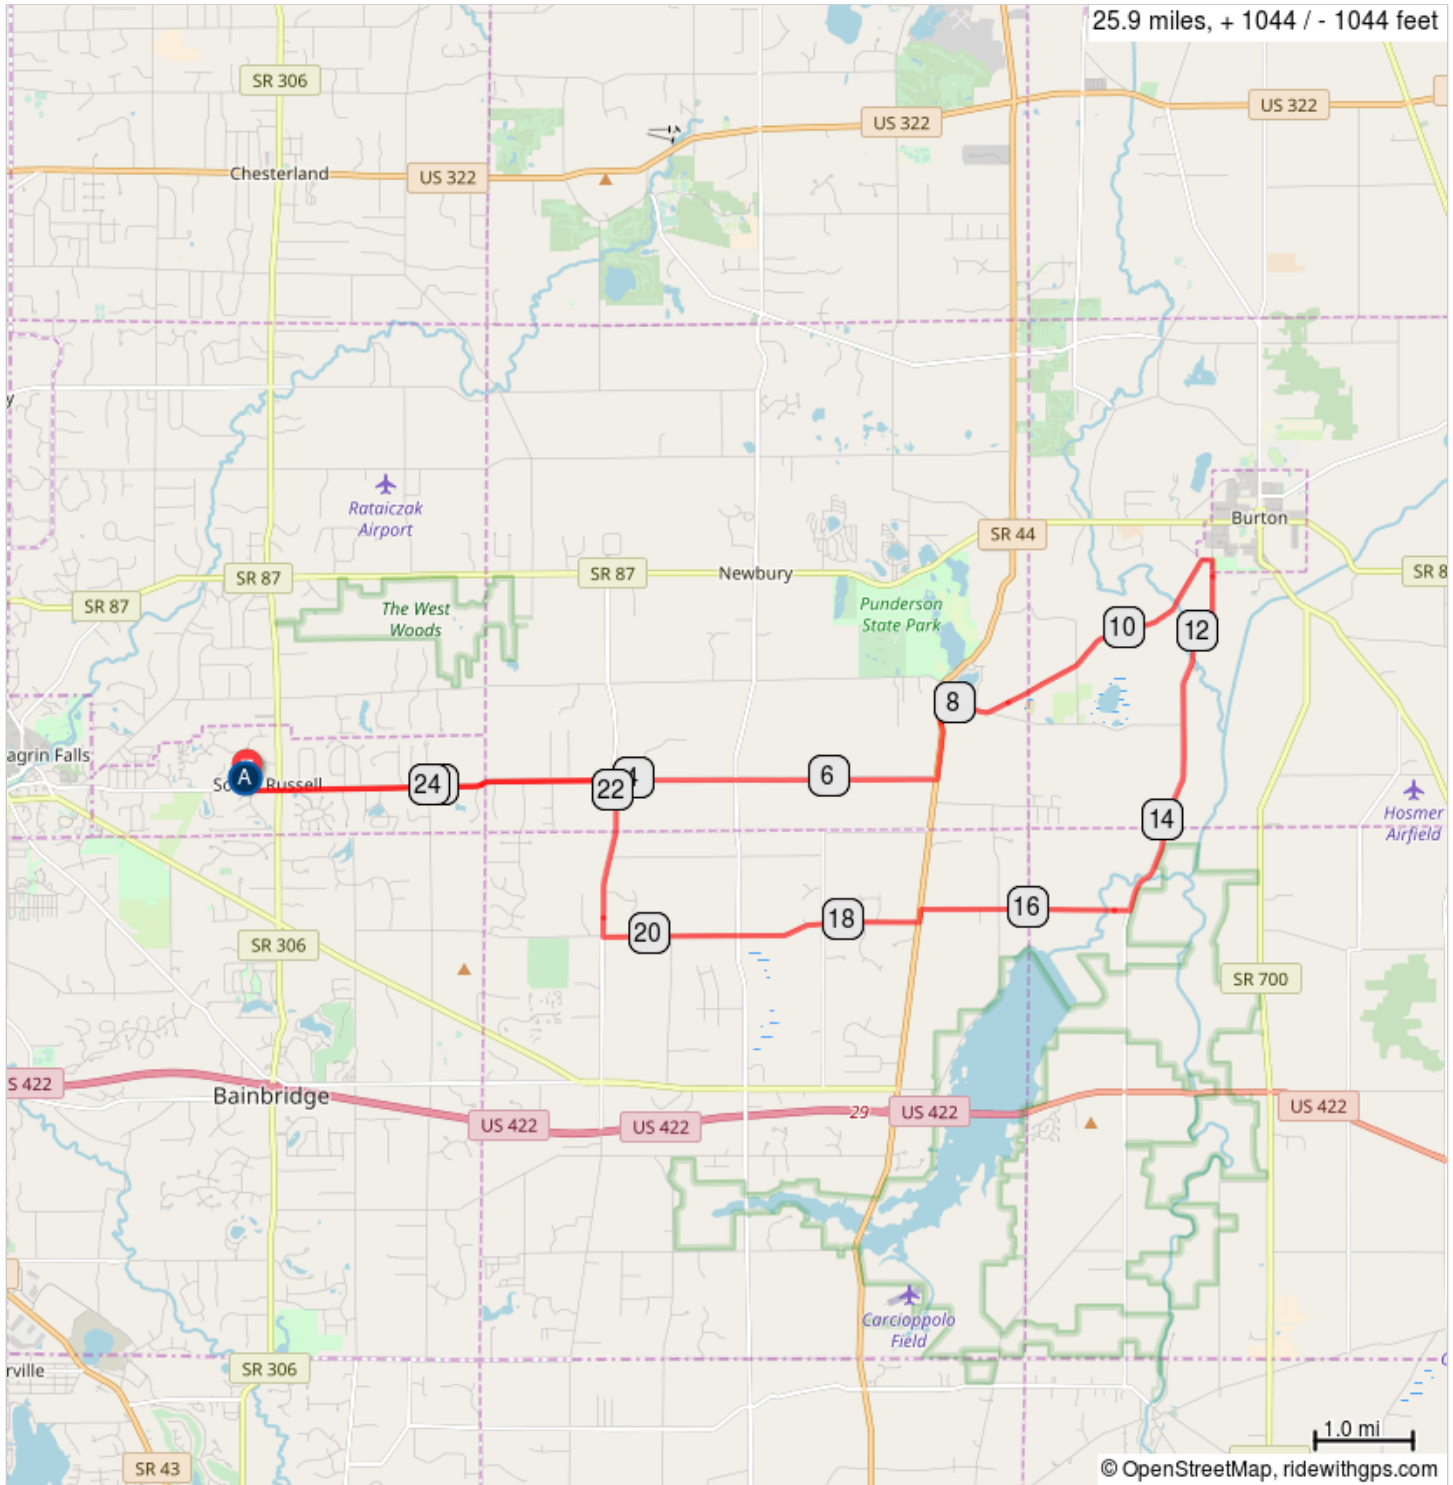

# SUN-Amish Country Ride-Short-CTC

## A. Gurney Elementary School Parking Lot

## SUN-Amish Country Ride-Short-CTC

0.0	7.1		Start of route
7.1	0.8		L onto OH-44 N
7.9	0.4		R onto Hotchkiss Rd/Pond Rd
8.3	2.9		Slight L to stay on Hotchkiss Rd
11.2	3.8		R onto Rapids Rd/West St
15.0	2.1		R onto Stafford Rd
17.1	0.1		L onto OH-44 S
17.3	3.2		R onto Stafford Rd
20.5	1.6		R onto Munn Rd
22.1	3.8		L onto Bell Rd
25.9	0.0		End of route

25.9 miles. +1034/-1033 feet