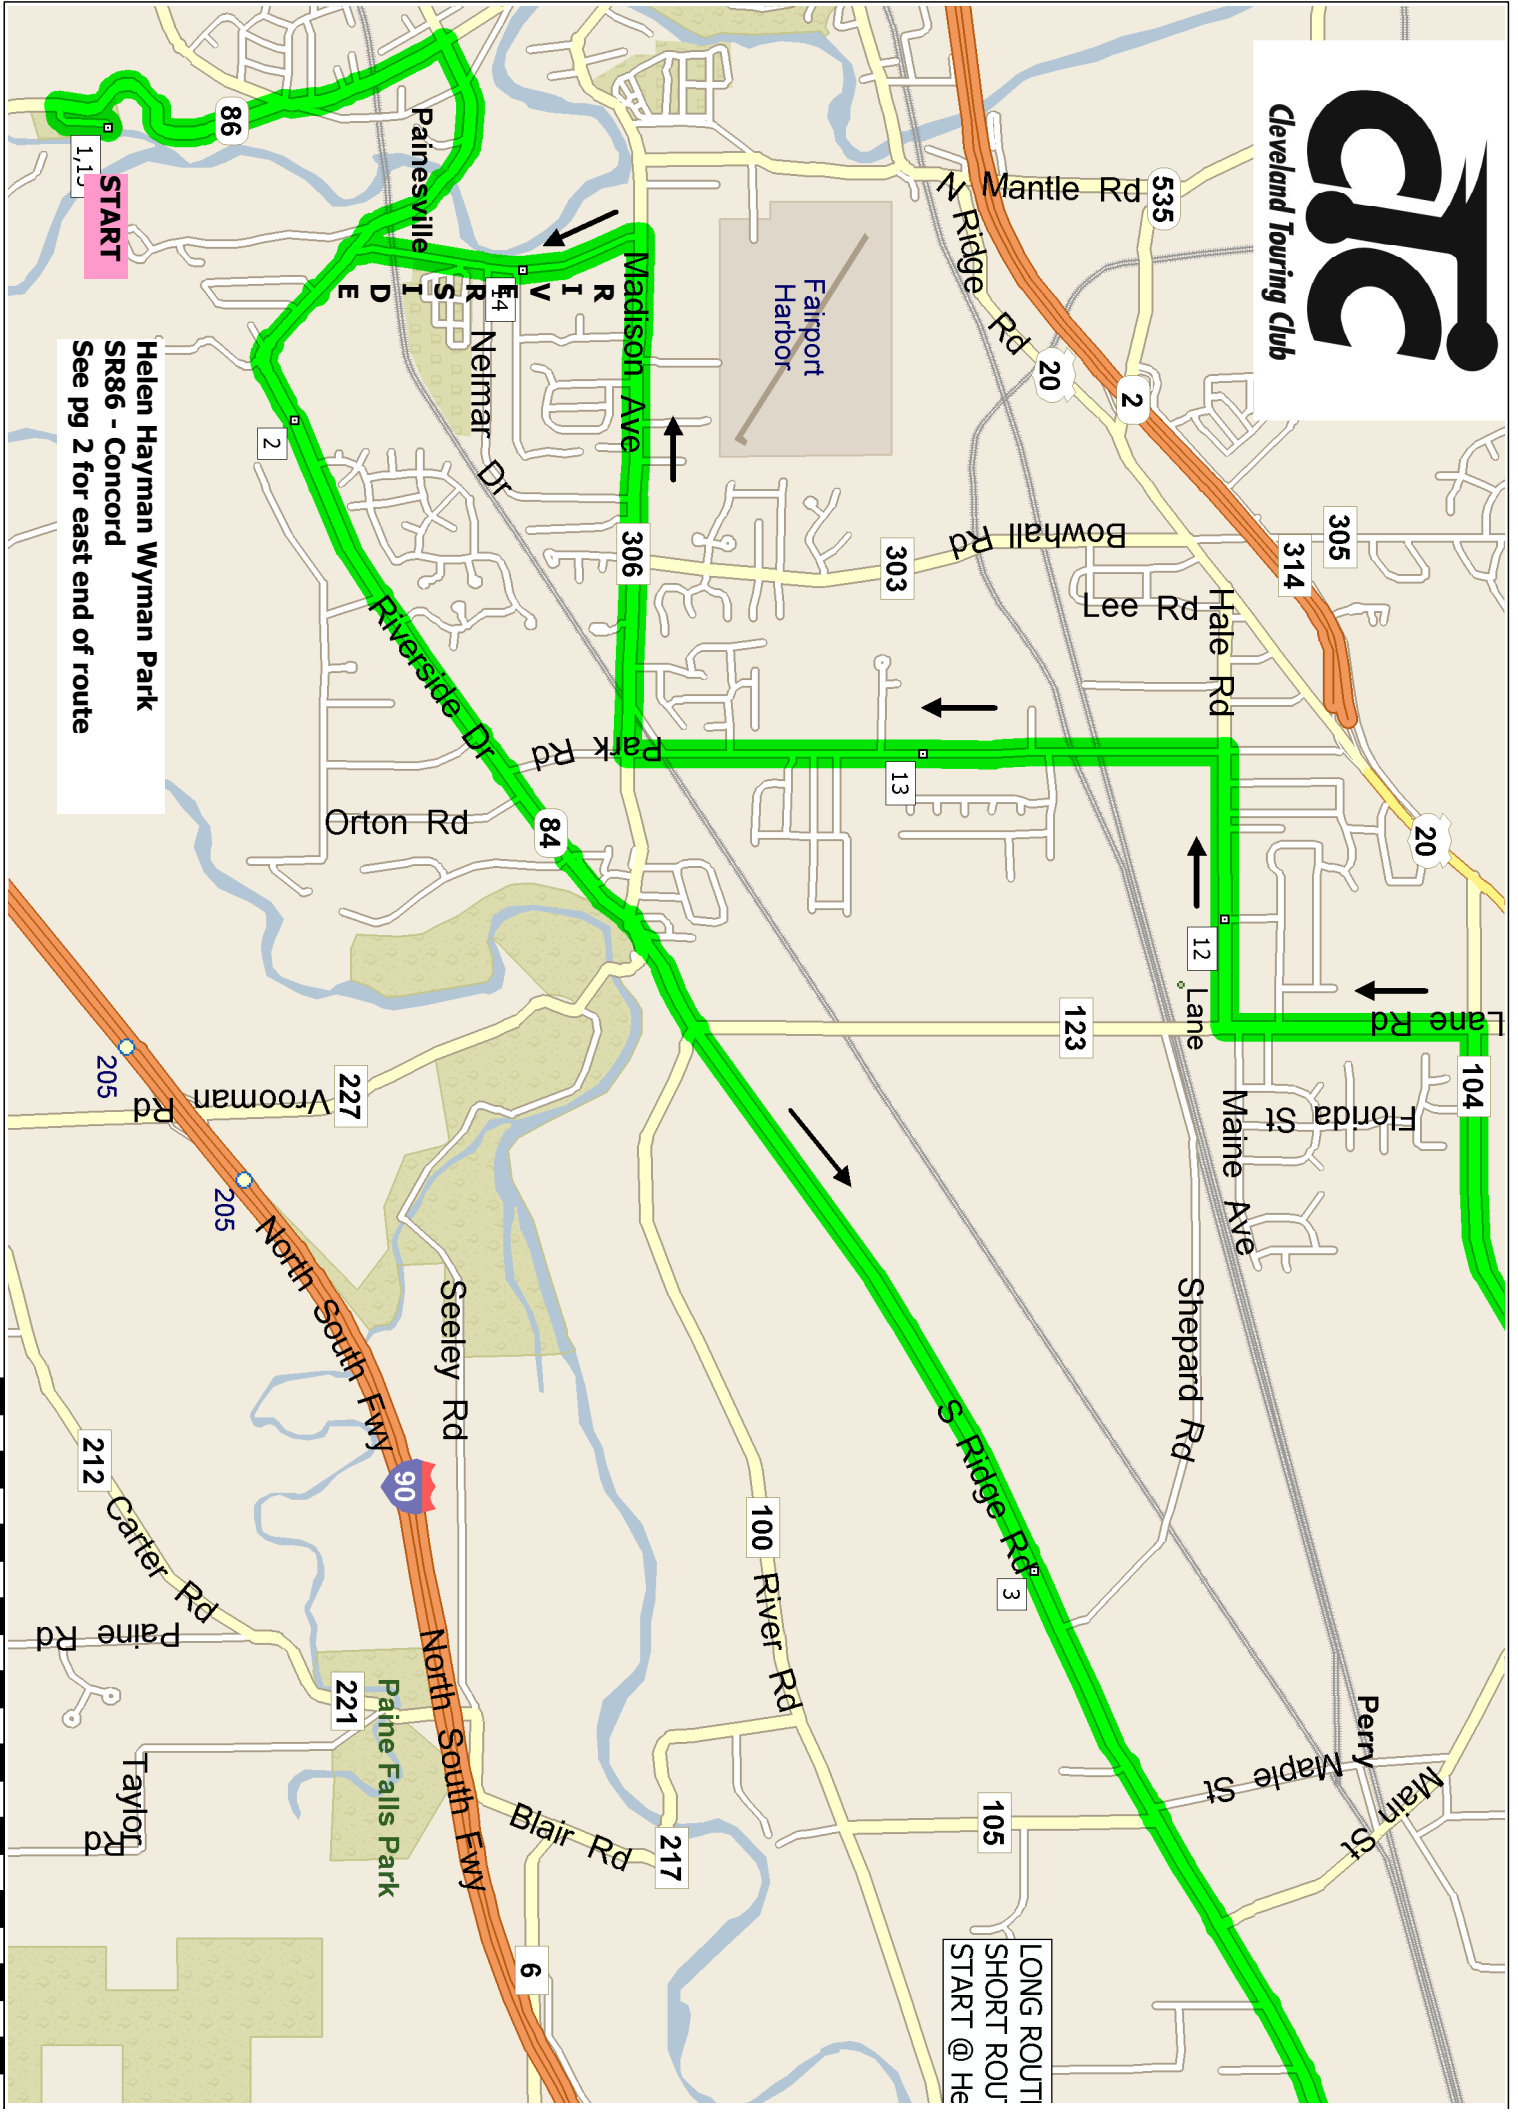

LONG ROUTE
SHORT ROUTE
START @ HE

Helen Hayman Wyman Park
SR86 - Concord
See pg 2 for east end of route

START

L a k e E r i e

LONG ROUTE - 46.5mi
SHORT ROUTE - 29.5mi (SR528 to Middle Ridge)
Food and water in Madison and Geneva

© 2004 NAVTEQ. All rights reserved. This data includes information taken from various sources. © Here, Weisbach, the OpenStreetMap contributors, and the contributors to OpenStreetMap. All rights reserved.