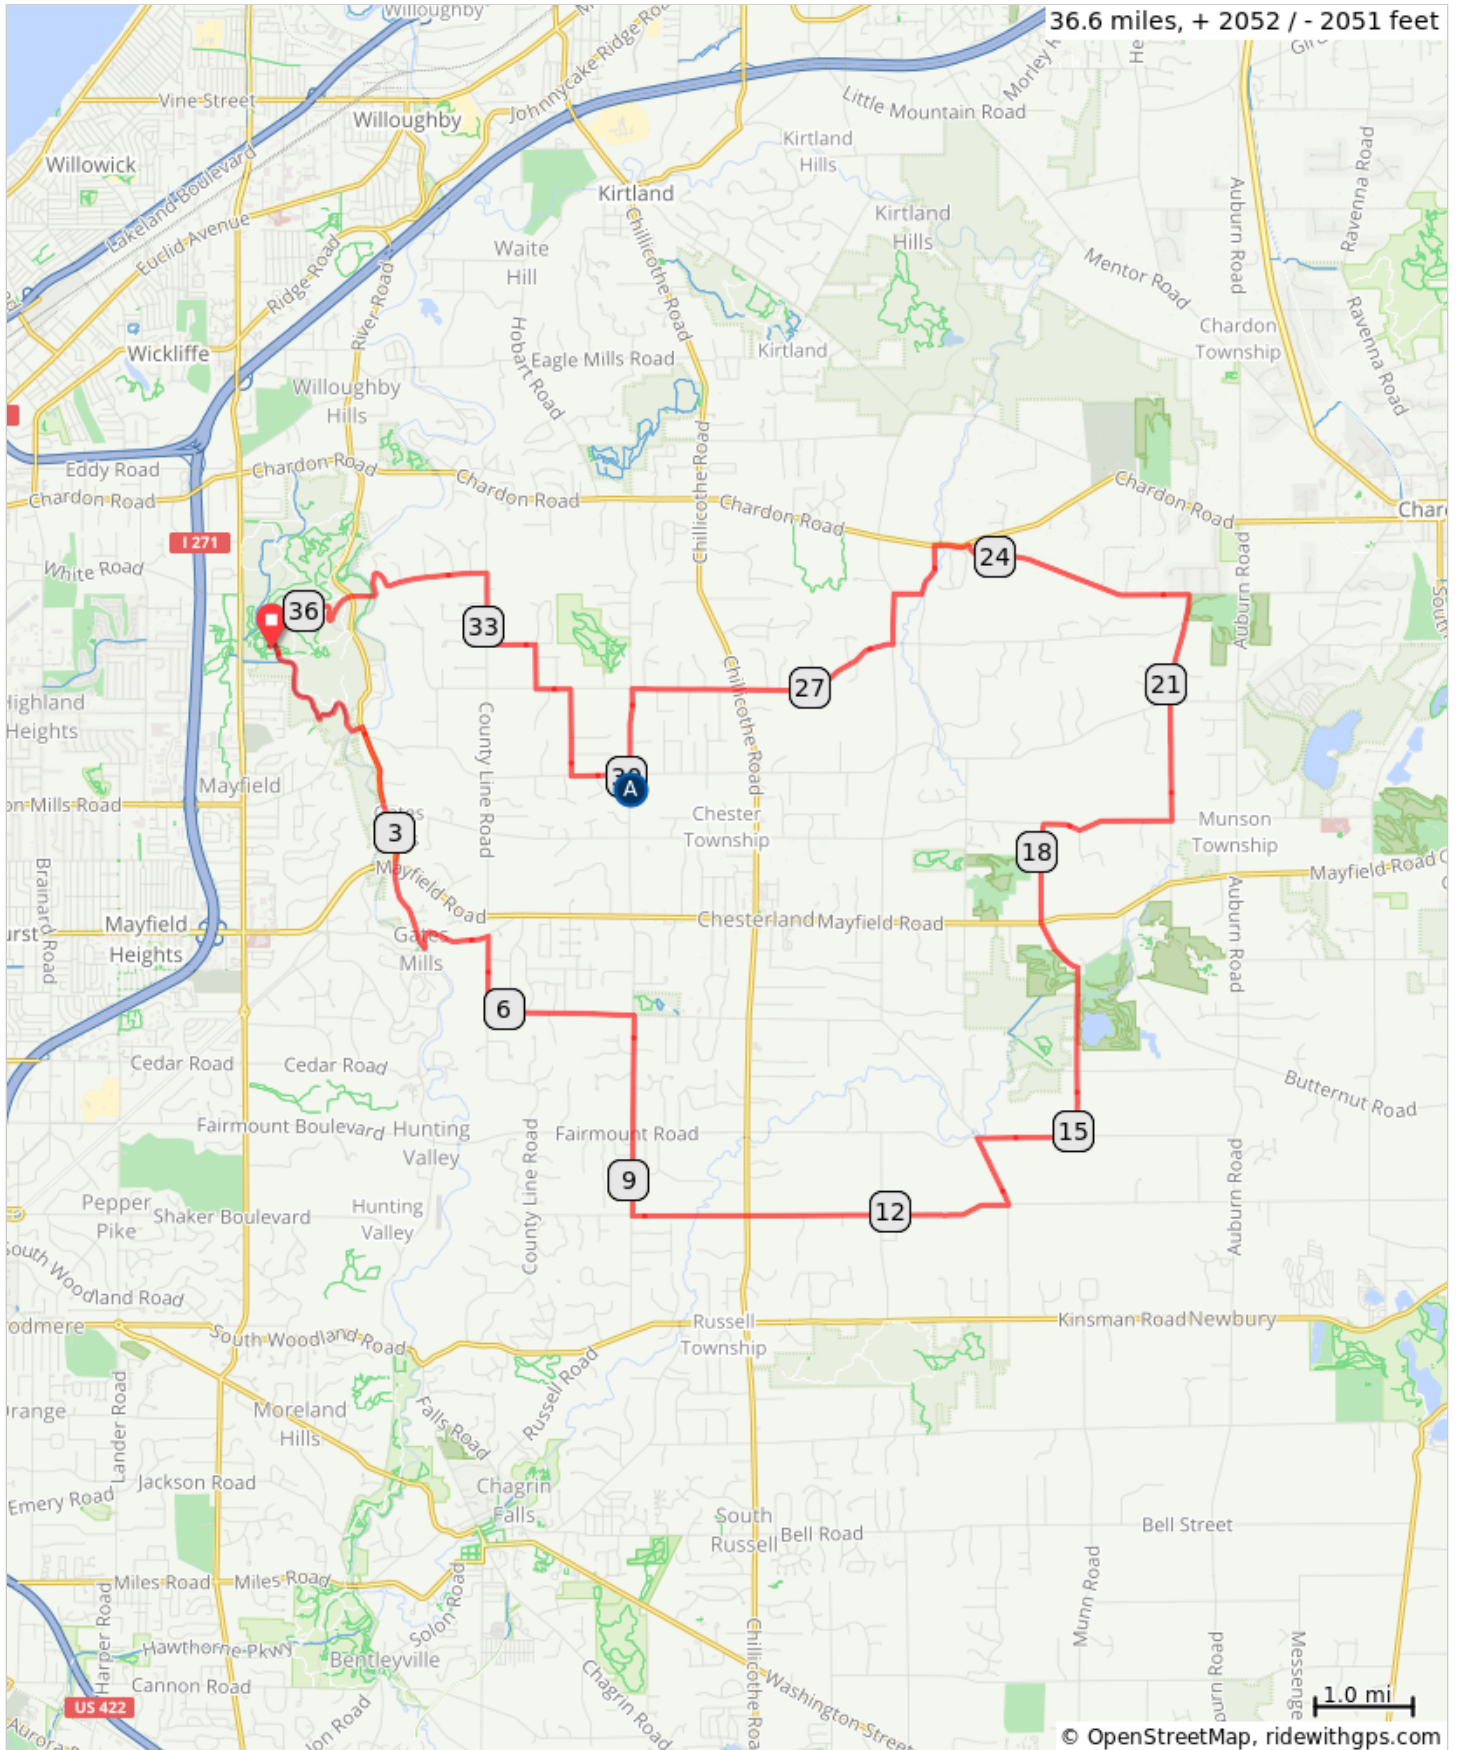

Eddy's Fruit Farm-37-SUN

A. Eddy's Fruit Farm

Eddy's Fruit Farm-37-SUN

Dist	Next	Type	Note
0.0	0.0		Start of route
0.0	1.0		R onto Cleveland Metro Park Dr
1.1	0.6		L to stay on Cleveland Metro Park Dr
1.7	0.1		L onto Wilson Mills Rd
1.8	2.4		R onto Chagrin River Rd
4.2	0.8		L onto Old Mill Rd
5.0	0.8		R onto County Line Rd
5.8	1.5		L onto Cedar Rd
7.3	2.0		R onto Caves Rd
9.3	1.2		L onto Dines Rd
10.5	2.7		Continue onto Pekin Rd
13.2	0.8		L onto Co Rd 12/Sperry Rd

13.2 miles. +856/-558 feet

Dist	Next	Type	Note
30.1	0.6		L onto Wilson Mills Rd
30.7	0.9		R onto E Hill Dr
31.5	0.4		L onto Mulberry Rd
31.9	0.5		R onto Ferry Rd
32.4	0.5		L onto Brooklane Rd
32.8	0.5		R onto County Line Rd
33.3	0.2		Continue onto Worrell Rd
33.6	1.7		L onto Rogers Rd
35.3	0.4		Continue onto Ox Ln
35.6	0.7		R to stay on Ox Ln
36.3	0.2		L onto Cleveland Metro Park Dr
36.5	0.0		R

7.7 miles. +254/-537 feet

Dist	Next	Type	Note
14.0	1.0		R onto Co Rd 16/Fairmount Rd
15.0	1.7		L onto Rockhaven Rd
16.7	1.6		L to stay on Rockhaven Rd
18.3	1.3		R onto Sherman Rd
19.6	2.3		L onto Fowlers Mill Rd
22.0	2.4		L onto Thwing Rd
24.4	0.4		L onto Euclid Chardon Rd
24.7	0.5		L onto Heath Rd
25.2	0.3		R onto Dewey Rd
25.5	0.5		L onto Sperry Rd
26.0	2.8		R onto Mulberry Rd
28.8	1.2		L onto Caves Rd

15.7 miles. +858/-791 feet

Dist	Next	Type	Note
36.6	0.0		End of route

0.0 miles. +0/-0 feet