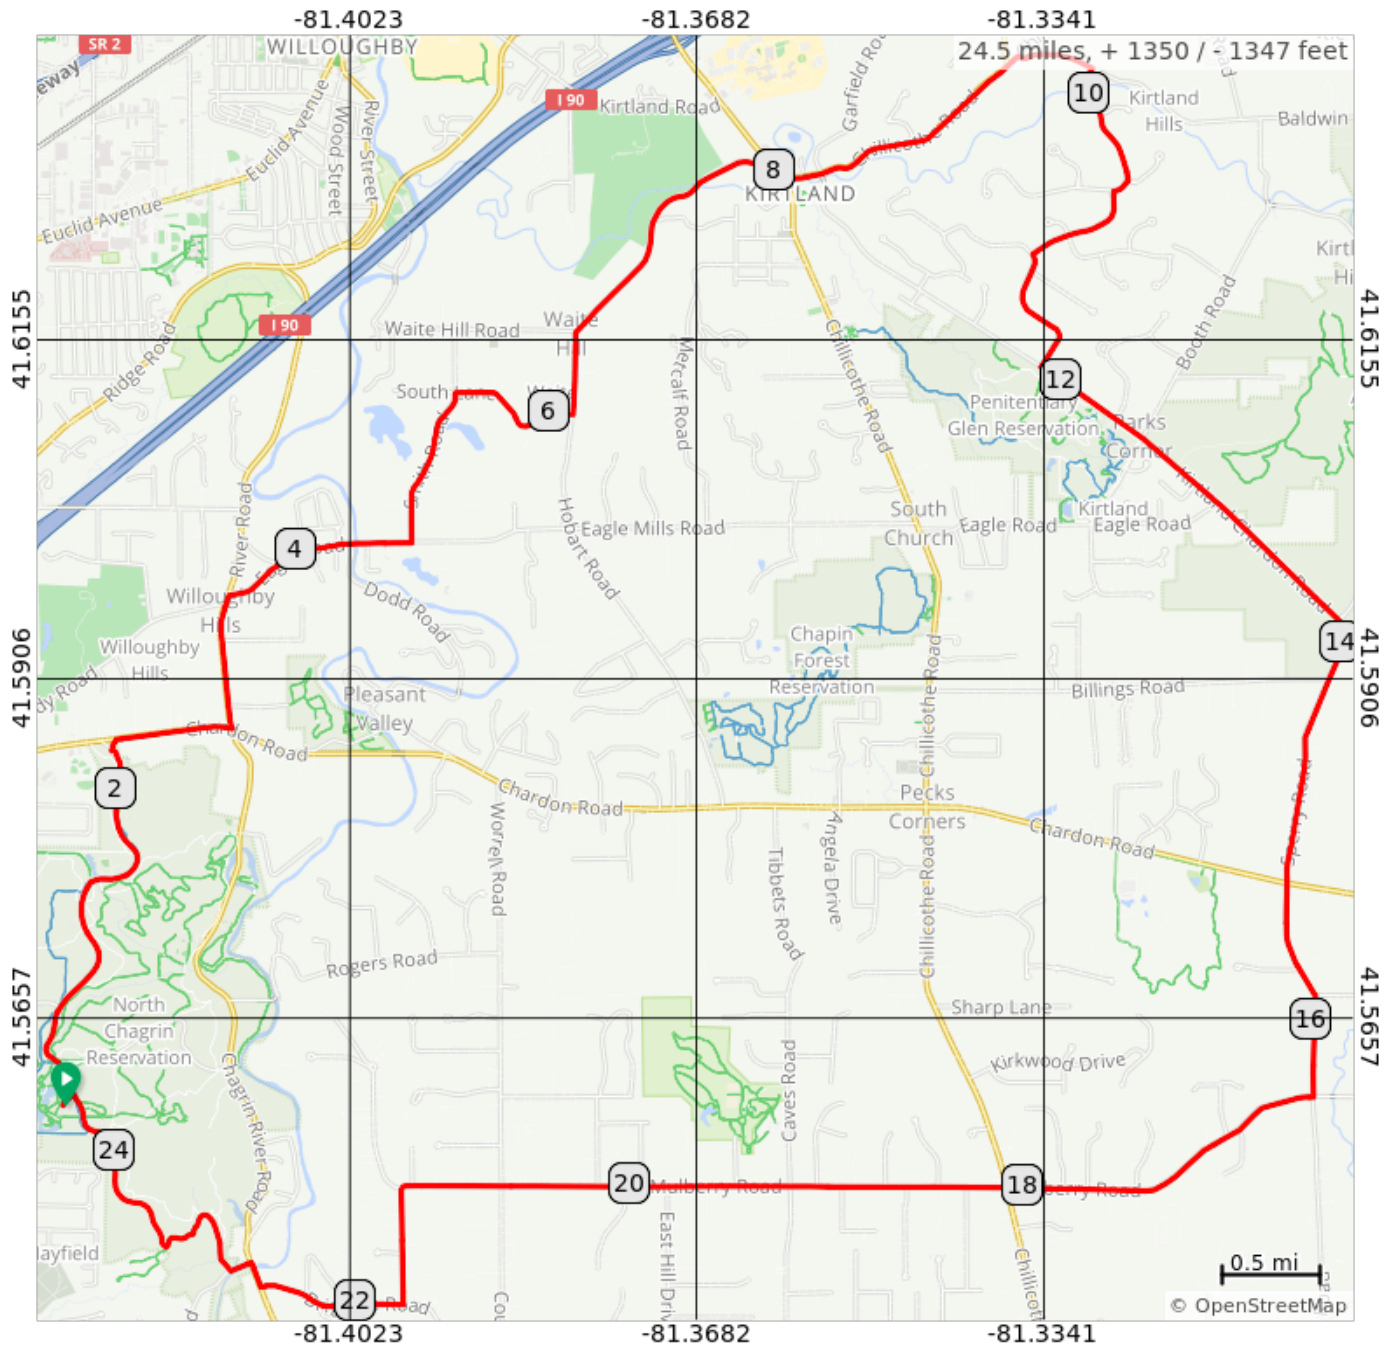

# Sanctuary-24-NCW

Sanctuary-24 NCW

Sanctuary-24-NCW

Num	Dist	Next	Type	Note
1.	0.0	0.1	📍	Start of route
2.	0.1	0.1	←	Left onto Cleveland Metro Park Dr
3.	0.2	0.4	↑	Continue straight onto Buttermilk Falls Pkwy
4.	0.6	0.7	↑	Continue onto Strawberry Ln
5.	1.3	0.6	→	Slight right onto Buttermilk Falls Pkwy
6.	1.9	0.0	→	Right toward Strawberry Pond Trail
7.	1.9	0.3	←	Left onto Strawberry Pond Trail
8.	2.2	0.1	→	Right onto Valley Pkwy
9.	2.3	0.6	→	Right onto Chardon Rd
10.	2.9	0.7	←	Left onto River Rd
11.	3.6	1.0	→	Right onto Eagle Rd

3.6 miles. +49/-143 feet

Num	Dist	Next	Type	Note
12.	4.6	0.8	←	Left onto Smith Rd
13.	5.4	0.7	→	Right onto South Ln
14.	6.1	0.4	←	Left onto Hobart Rd
15.	6.5	1.4	→	Hobart Rd turns slightly right and becomes Markell Rd
16.	8.0	0.1	→	Right onto Kirtland Rd
17.	8.1	1.4	←	Left onto Chillicothe Rd
18.	9.5	0.4	→	Right onto Baldwin Rd
19.	9.8	0.7	→	Right onto Sanctuary Dr
20.	10.6	0.6	←	Left onto Cardinal Dr
21.	11.2	0.7	←	Left onto Regency Woods Dr
22.	11.9	2.1	←	Left onto Kirtland Chardon Rd

8.3 miles. +480/-214 feet

Num	Dist	Next	Type	Note
23.	13.9	2.5	→	Right onto Sperry Rd
24.	16.4	4.3	→	Right onto Mulberry Rd
25.	20.7	1.1	↑	Continue onto Battles Rd
26.	21.8	0.8	→	Right onto Brigham Rd
27.	22.5	0.1	→	Right onto Chagrin River Rd
28.	22.7	0.1	←	Left onto Wilson Mills Rd
29.	22.8	0.6	→	Right onto Cleveland Metro Park Dr
30.	23.4	0.0	→	Slight right to stay on Cleveland Metro Park Dr
31.	23.4	1.0	→	Right to stay on Cleveland Metro Park Dr
32.	24.4	0.1	←	Left
33.	24.5	0.0	📍	End of route

12.6 miles. +591/-807 feet