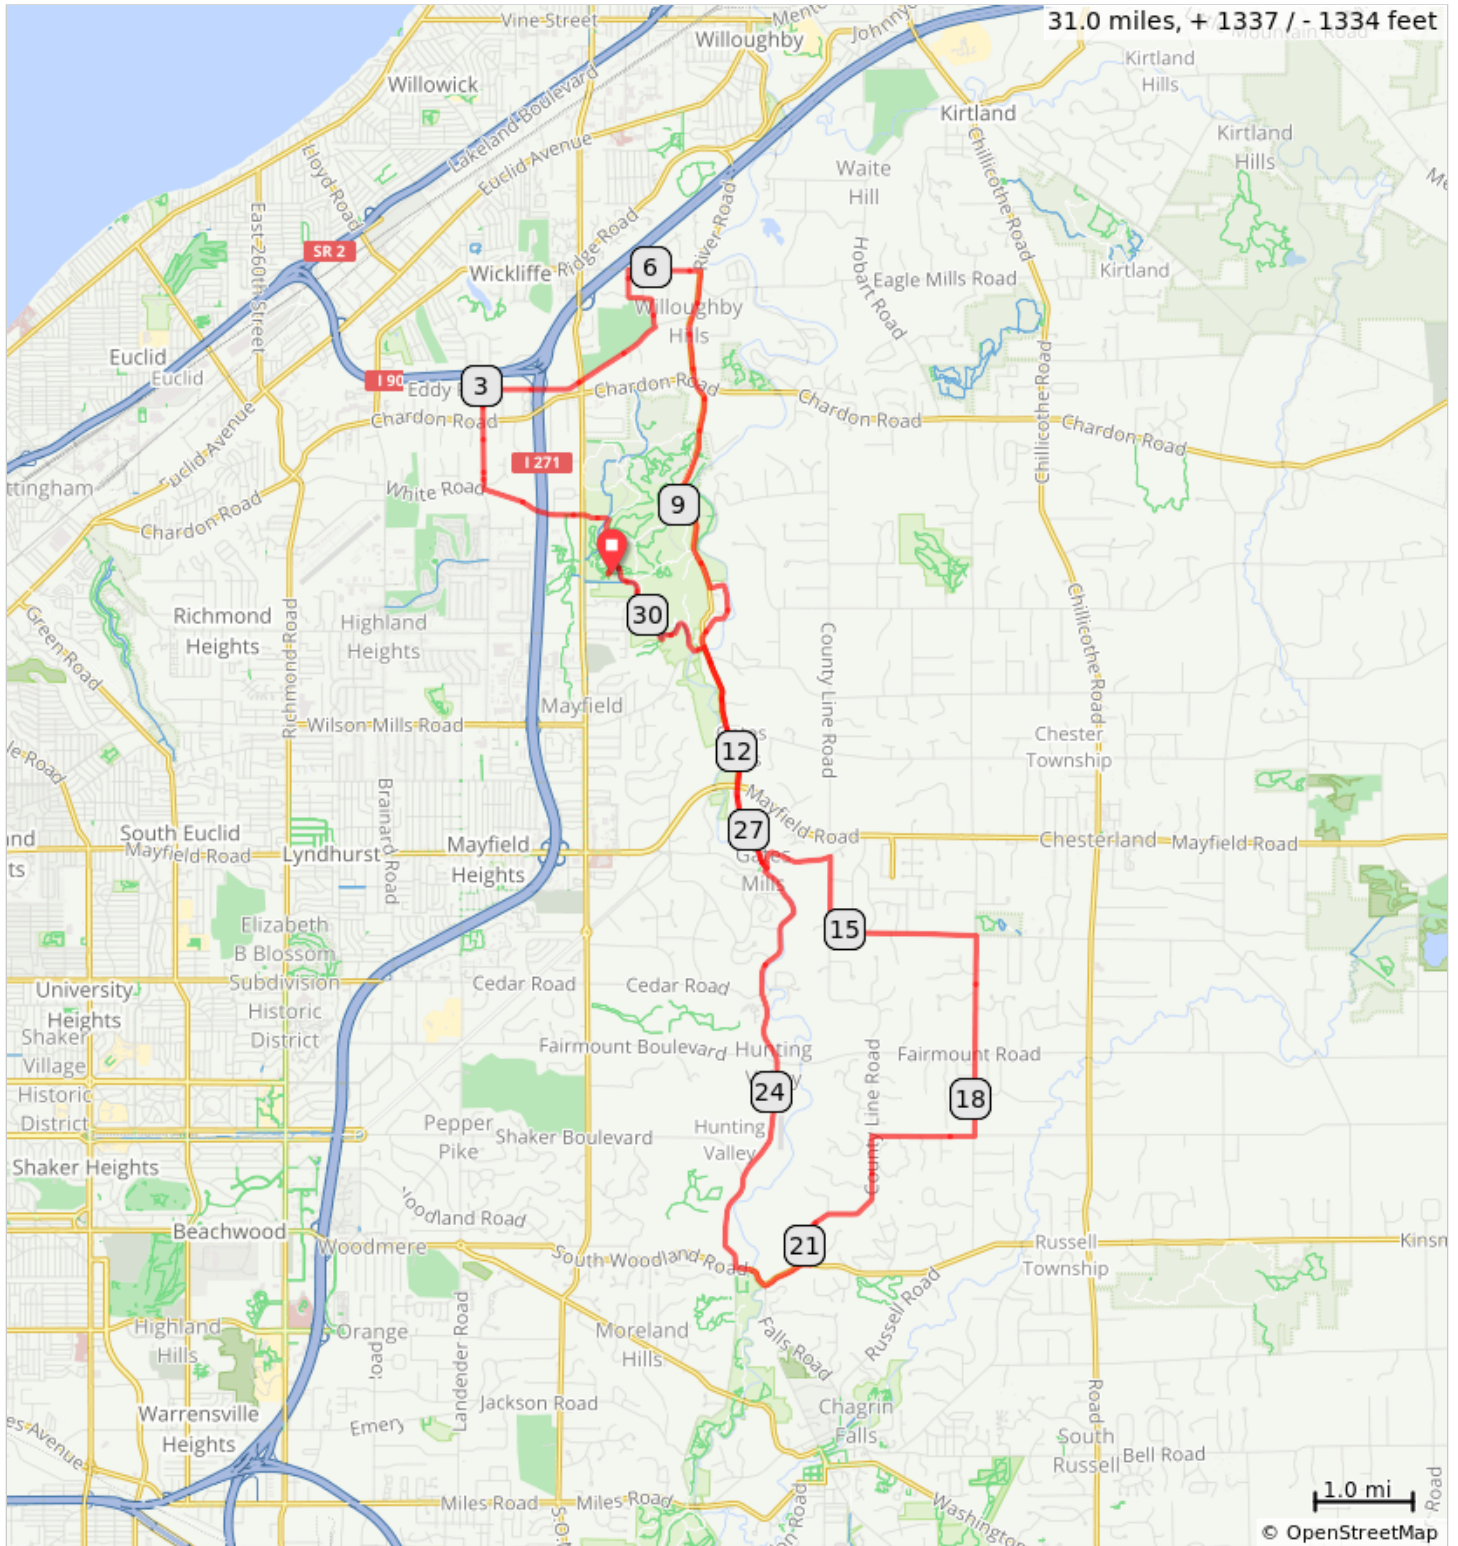

3 Sisters-31-NCW

3 Sisters-31-NCW

Dist	Next	Type	Note
0.0	0.0		Start of route
0.0	0.1		R toward Cleveland Metro Park Dr
0.1	0.1		L onto Cleveland Metro Park Dr
0.2	0.4		Continue straight onto Buttermilk Falls Pkwy
0.6	0.3		L onto Sunset Ln
0.9	1.1		Continue onto White Rd
2.0	1.0		R onto Rockefeller Rd
3.0	2.0		R onto Eddy Rd
4.9	0.5		L onto Hanna Rd
5.5	0.3		R onto Parsons Dr
5.7	0.7		R onto Maplegrove Rd
6.5	2.7		R onto River Rd
9.1	0.8		Continue onto Chagrin River Rd
9.9	0.8		L onto Riverview Rd
10.7	2.5		Continue onto Chagrin River Rd
13.2	0.8		L onto Old Mill Rd
14.0	0.8		R onto County Line Rd
14.8	1.5		L onto Cedar Rd
16.3	2.0		R onto Caves Rd
18.4	1.0		R onto Dines Rd
19.4	1.8		L onto County Line Rd
21.2	0.5		R onto S Woodland Rd
21.7	0.4		R onto OH-87 W/S Woodland Rd
22.1	4.5		R onto Chagrin River Rd
26.6	0.0		R onto Chagrin River Rd/Old Mill Rd

26.6 miles. +1033/-1209 feet

Dist	Next	Type	Note
26.6	2.4		L onto Chagrin River Rd
29.0	0.1		L onto Wilson Mills Rd
29.1	0.6		R onto Cleveland Metro Park Dr
29.7	0.0		Slight R to stay on Cleveland Metro Park Dr
29.8	1.0		R to stay on Cleveland Metro Park Dr
30.8	0.1		L
30.9	0.0		L
30.9	0.0		L
31.0	0.0		End of route

4.4 miles. +287/-120 feet