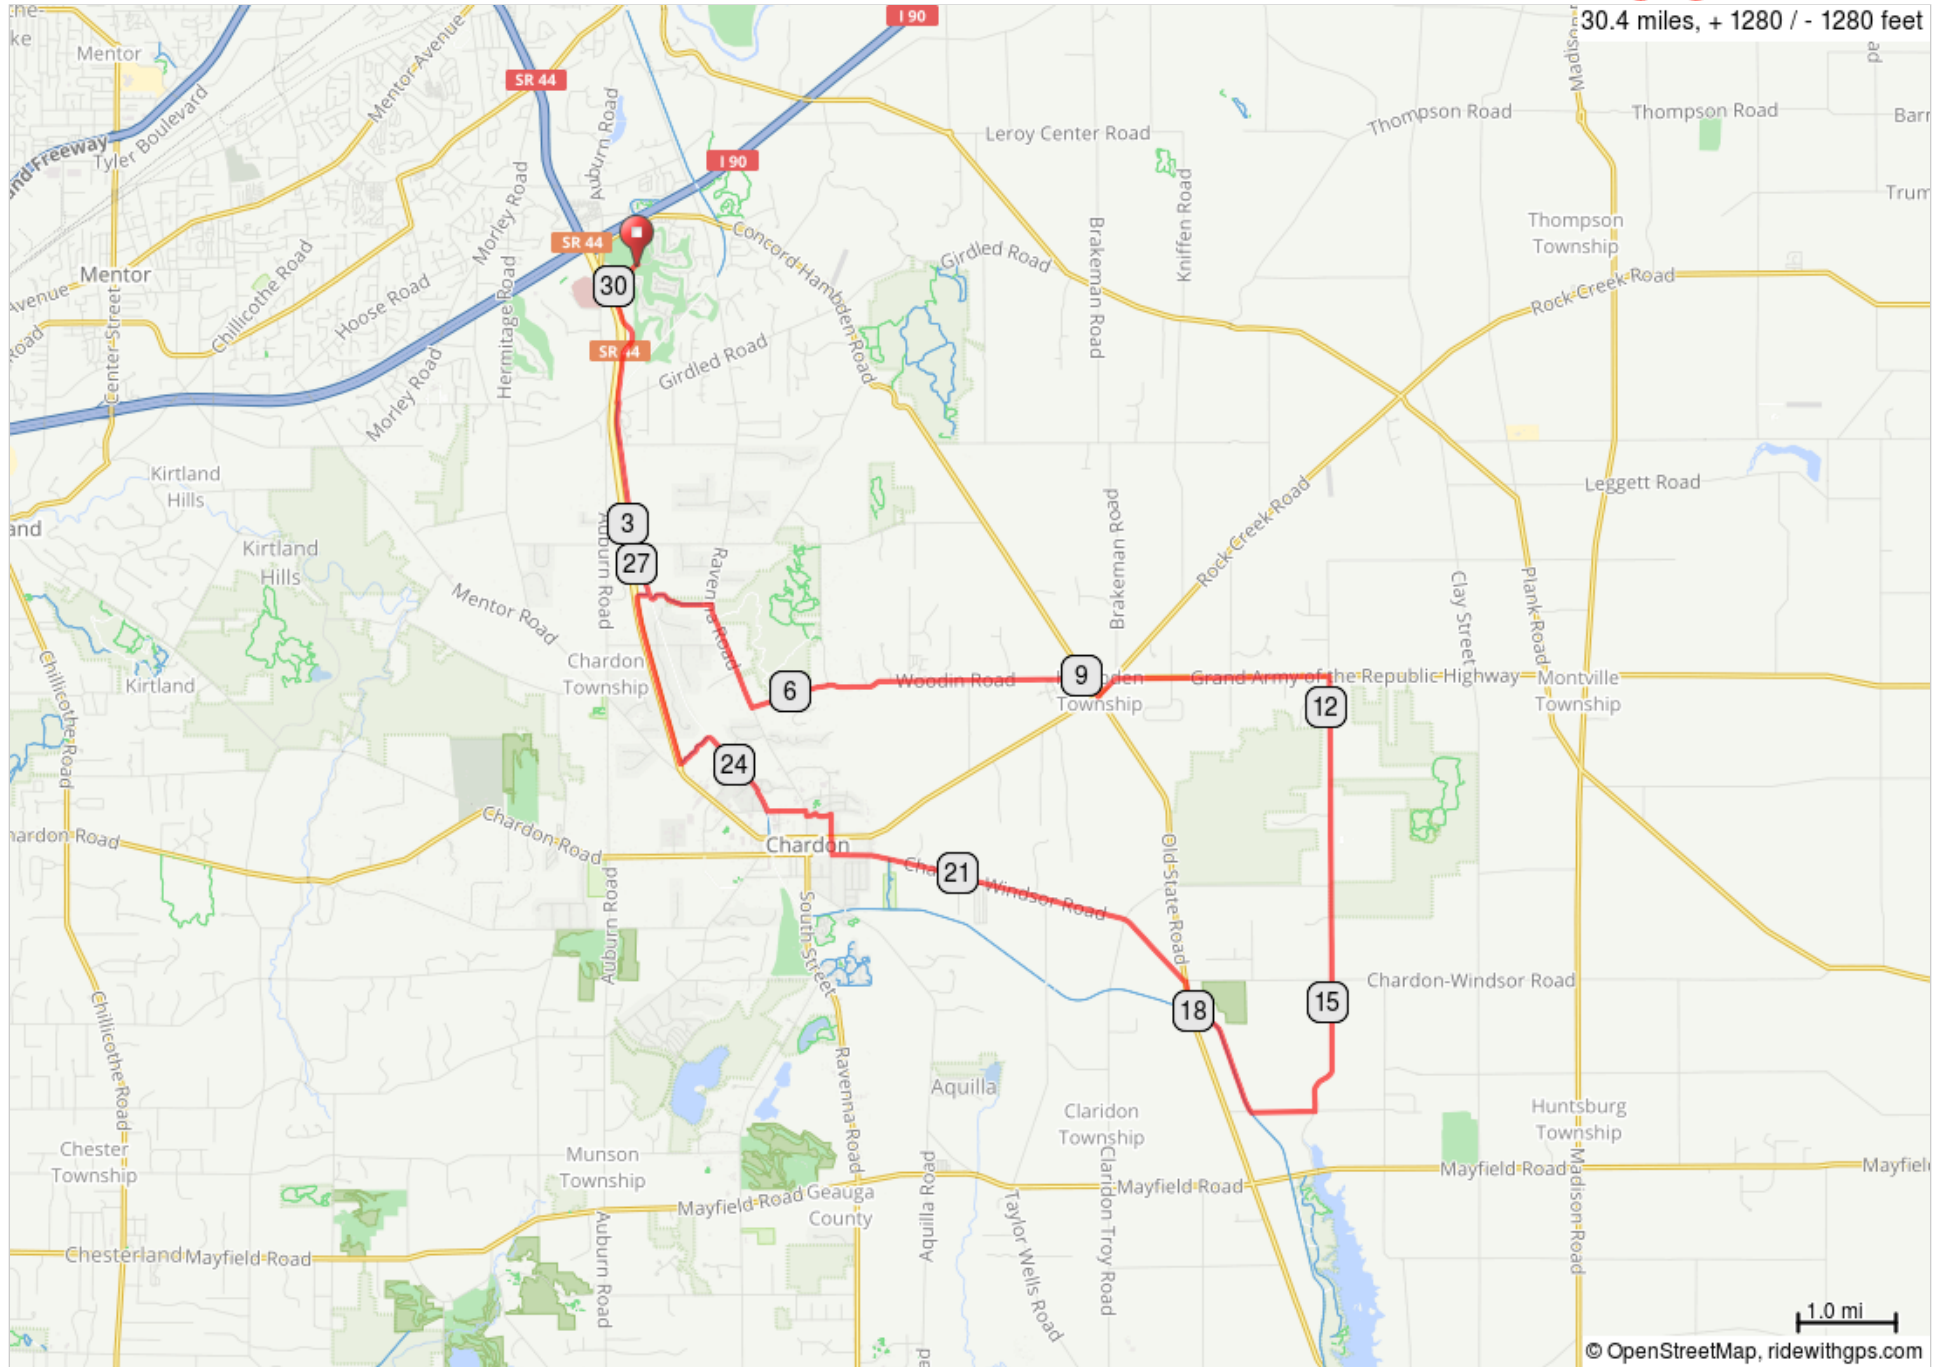

# ravenna woodin kile stillwell bike path

30.4 miles, + 1280 / - 1280 feet

1.0 mi

© OpenStreetMap, ridewithgps.com