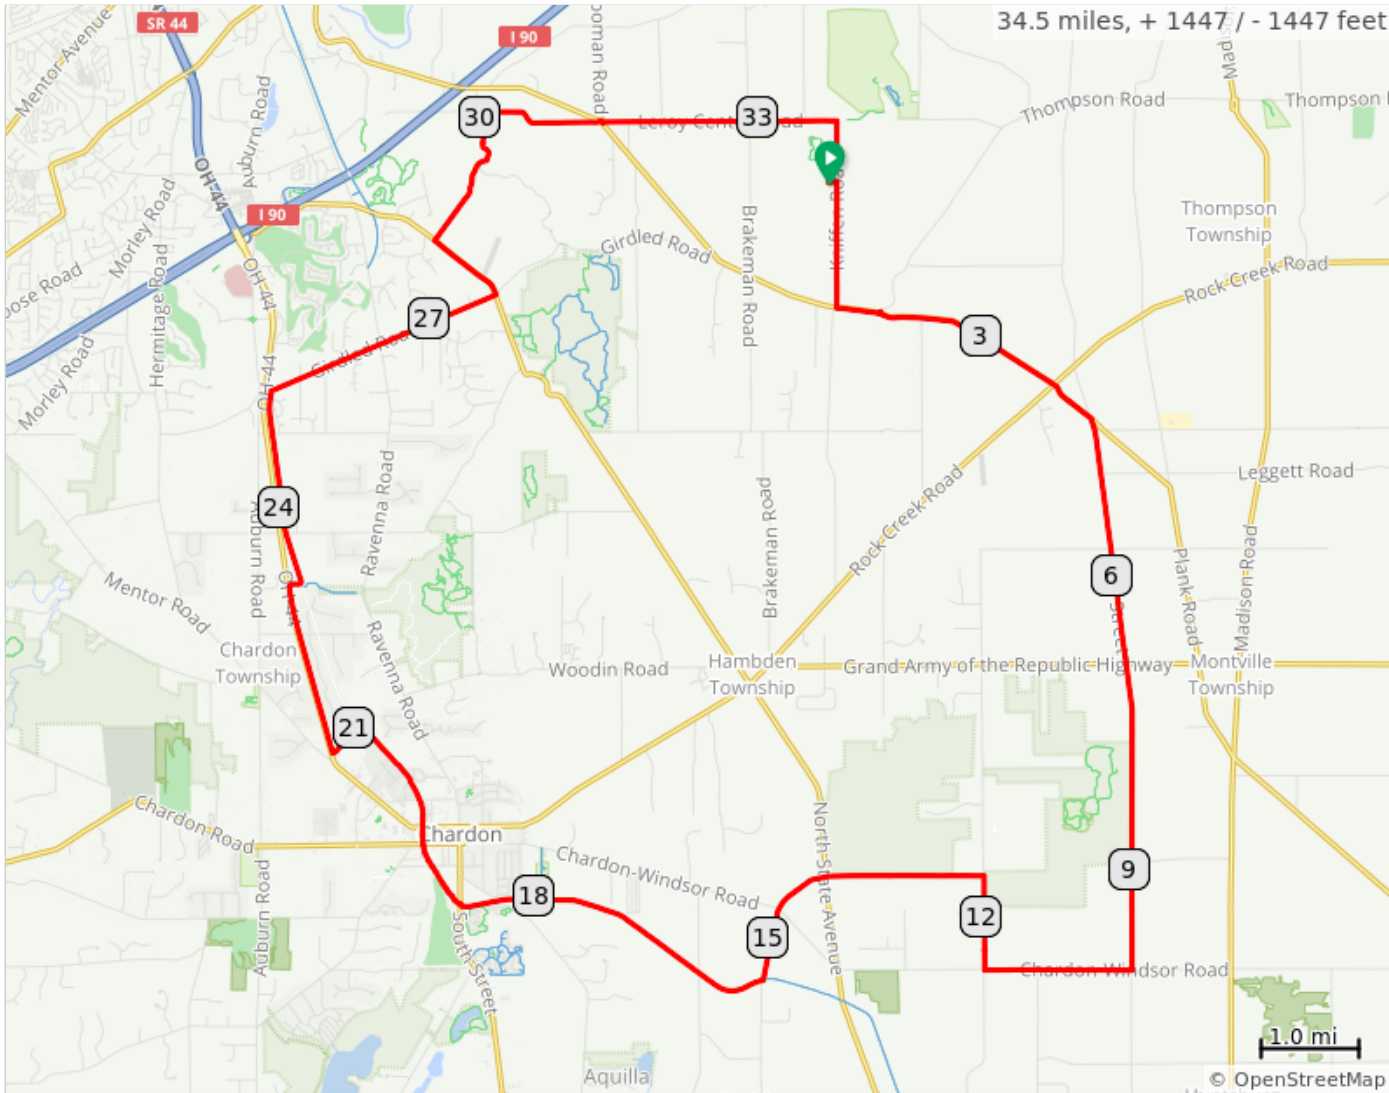

HL-MHT-34-SUN

Hidden Lake

HL-MHT-34-SUN

Num	Dist	Next	Type	Note
1.	0.0	0.0	←	Left toward Kniffen Rd
2.	0.0	0.1	→	Right toward Kniffen Rd
3.	0.1	1.3	→	Right onto Kniffen Rd
4.	1.4	0.4	←	Left onto OH-86 S
5.	1.8	0.1	←	Slight left onto Leroy Thompson Rd/ Thompson Rd
6.	1.9	2.5	←	Left onto OH-86 S
7.	4.4	5.6	→	Slight right onto Clay St
8.	10.0	1.5	→	Right onto Chardon-Windsor Rd
9.	11.5	1.0	→	Right onto Kile Rd
10.	12.4	1.6	←	Left onto Sisson Rd
11.	14.1	1.3	↑	Continue onto Claridon Troy Rd

14.0 miles. +645/-461 feet

Num	Dist	Next	Type	Note
22.	34.5	0.0	←	Left
23.	34.5	0.0	→	Right
24.	34.5	0.0	→	Right

0.4 miles. +0/-0 feet

Num	Dist	Next	Type	Note
12.	15.4	6.0	→	Right onto Maple Highlands Trail
13.	21.4	3.9	→	Right onto Maple Highlands Trail - North Section
14.	25.2	2.5	→	Right onto Girdled Rd
15.	27.7	0.8	←	Left onto OH-608 N
16.	28.5	1.5	→	Right onto Williams Rd
17.	30.1	1.3	→	Right onto Huntoon Rd
18.	31.4	0.0	→	Right onto OH-86 S
19.	31.4	2.4	↑	At the traffic circle, take the 2nd exit onto Leroy Center Rd
20.	33.8	0.3	→	Leroy Center Rd turns right and becomes Kniffen Rd
21.	34.1	0.4	→	Right

20.0 miles. +699/-848 feet