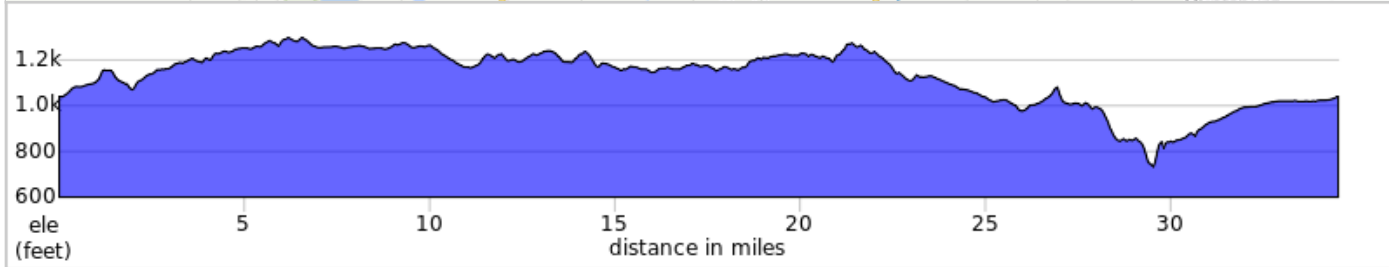

HL-MHT-34-SUN

Hidden Lake

HL-MHT-34-SUN

Num	Dist	Next	Type	Note
1.	0.0	0.0	←	Left toward Kniffen Rd
2.	0.0	0.1	→	Right toward Kniffen Rd
3.	0.1	1.3	→	Right onto Kniffen Rd
4.	1.4	0.4	←	Left onto OH-86 S
5.	1.8	0.1	←	Slight left onto Leroy Thompson Rd/ Thompson Rd
6.	1.9	2.5	←	Left onto OH-86 S
7.	4.4	5.6	→	Slight right onto Clay St
8.	10.0	1.5	→	Right onto Chardon-Windsor Rd
9.	11.5	1.0	→	Right onto Kile Rd
10.	12.4	1.6	←	Left onto Sisson Rd
11.	14.1	1.3	↑	Continue onto Claridon Troy Rd

14.0 miles. +645/-461 feet

Num	Dist	Next	Type	Note
22.	34.5	0.0	←	Left
23.	34.5	0.0	→	Right
24.	34.5	0.0	→	Right

0.4 miles. +0/-0 feet

Num	Dist	Next	Type	Note
12.	15.4	6.0	→	Right onto Maple Highlands Trail
13.	21.4	3.9	→	Right onto Maple Highlands Trail - North Section
14.	25.2	2.5	→	Right onto Girdled Rd
15.	27.7	0.8	←	Left onto OH-608 N
16.	28.5	1.5	→	Right onto Williams Rd
17.	30.1	1.3	→	Right onto Huntoon Rd
18.	31.4	0.0	→	Right onto OH-86 S
19.	31.4	2.4	↑	At the traffic circle, take the 2nd exit onto Leroy Center Rd
20.	33.8	0.3	→	Leroy Center Rd turns right and becomes Kniffen Rd
21.	34.1	0.4	→	Right

20.0 miles. +699/-848 feet