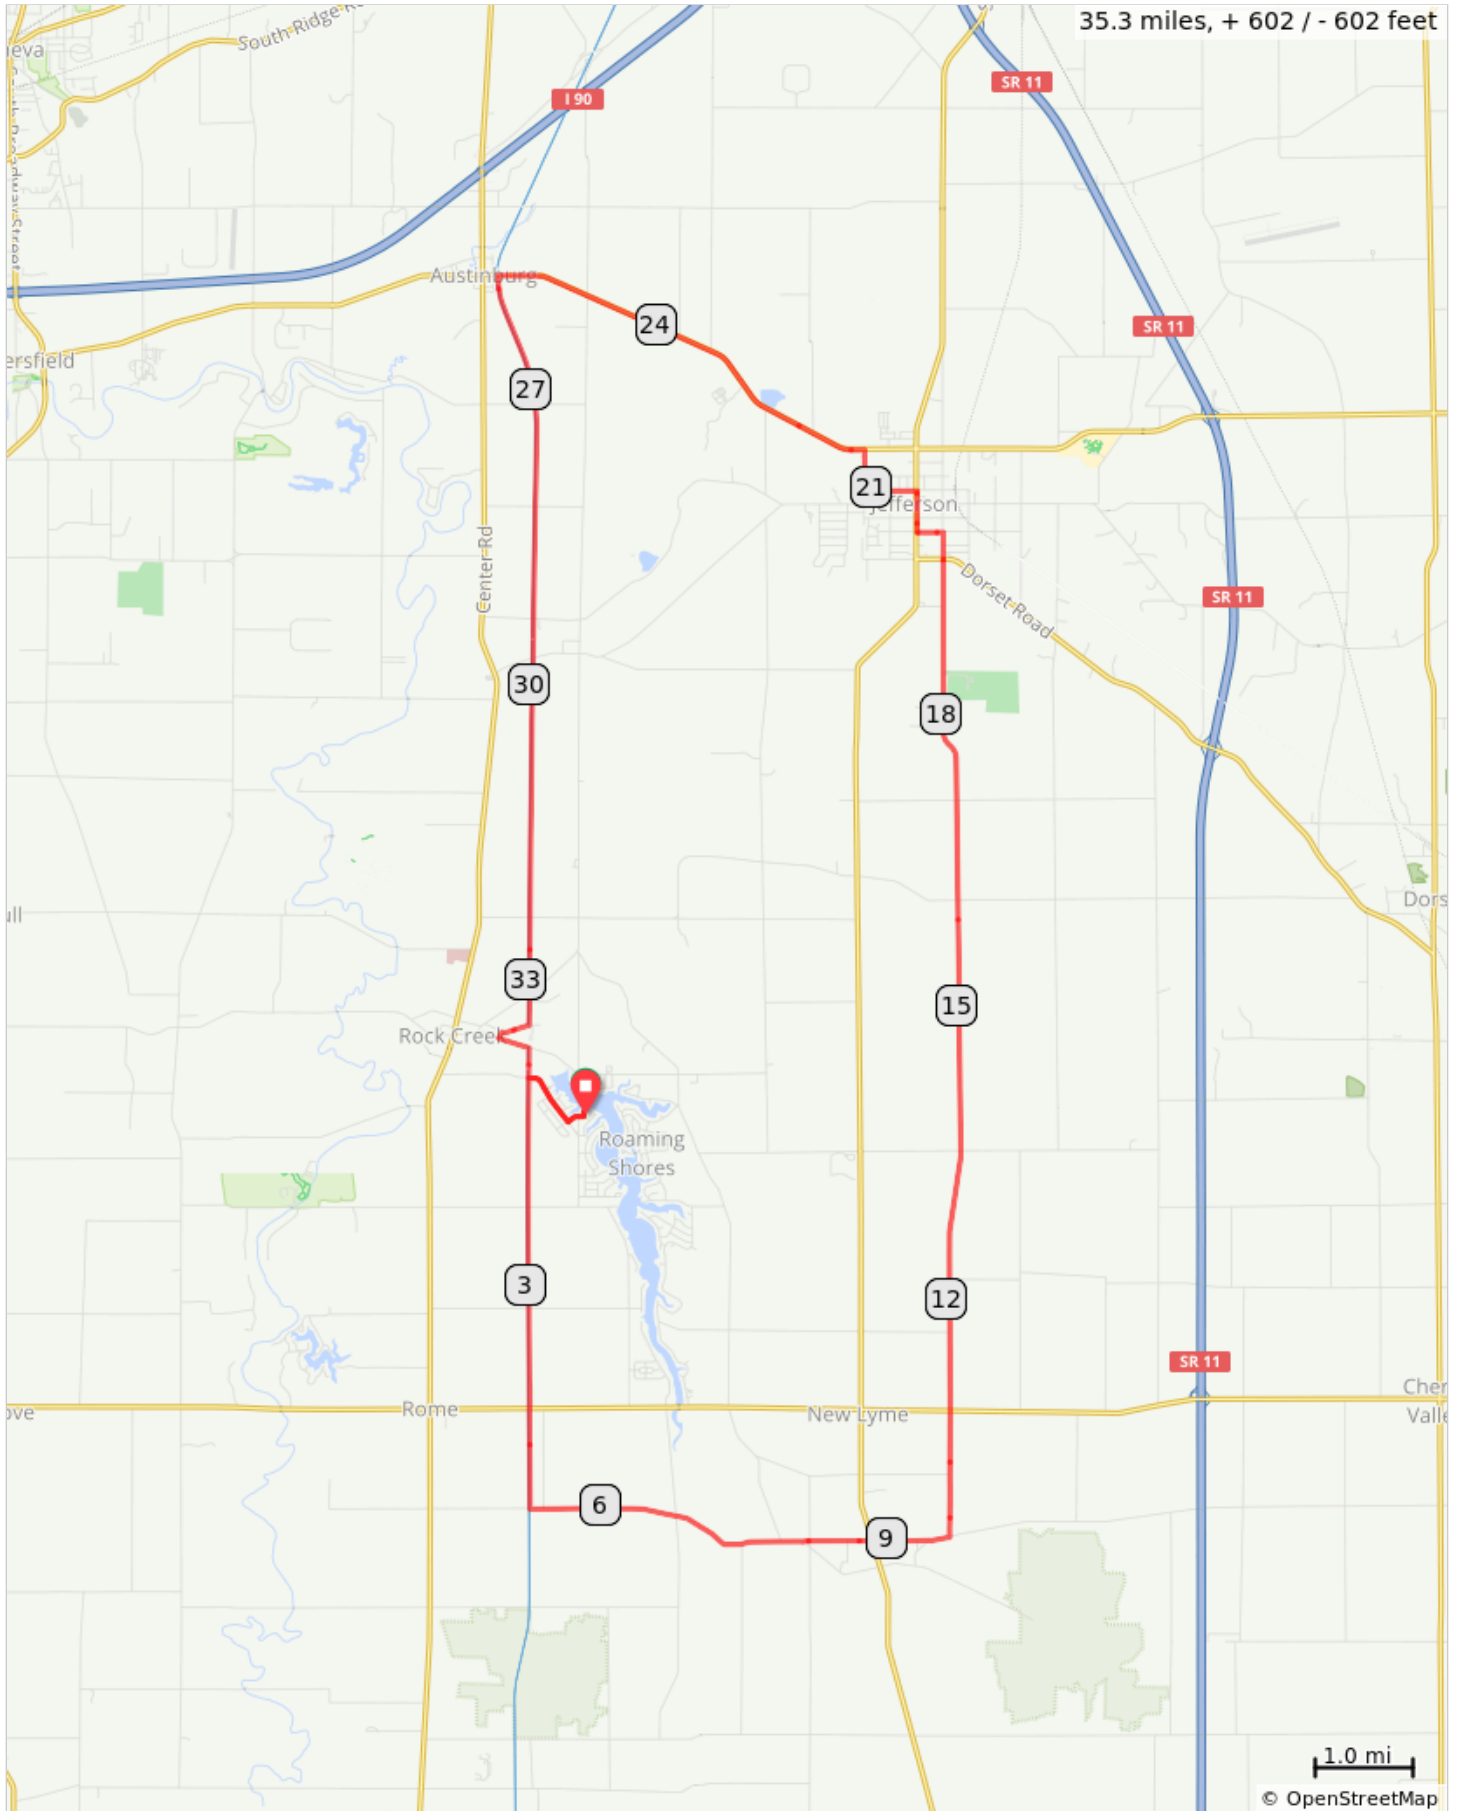

Paradise Bay-35-SUN

Paradise Bay-35-SUN

Num	Dist	Next	Type	Note
1.	0.0	0.1	📍	Start of route
2.	0.1	0.2	➡	R onto Conneaut Terrace
3.	0.2	0.6	➡	R onto Rome Rock Creek Rd
4.	0.9	4.4	⬅	L onto Western Reserve Greenway
5.	5.2	2.9	⬅	L onto Dodgeville Rd
6.	8.1	1.5	⬅	L to stay on Dodgeville Rd
7.	9.6	10.0	⬅	L onto Lenox-New Lyme Rd
8.	19.6	0.3	⬆	Continue onto S Market St
9.	19.9	0.3	⬅	L onto E Erie St
10.	20.1	0.4	➡	R onto S. Chestnut St.
11.	20.6	0.5	⬅	L onto W Walnut St
12.	21.1	0.4	➡	R onto N Poplar St
13.	21.5	4.2	⬅	L onto OH-307 W

21.5 miles. +440/-392 feet

Num	Dist	Next	Type	Note
14.	25.8	7.7	⬅	L onto Western Reserve Greenway
15.	33.4	0.3	➡	R onto Station St
16.	33.7	0.1	⬅	L onto Willow St
17.	33.8	0.3	⬅	L onto E Water St
18.	34.1	0.3	➡	R onto Western Reserve Greenway
19.	34.4	0.6	⬅	L onto Rome Rock Creek Rd
20.	35.0	0.2	⬅	L onto Conneaut Terrace
21.	35.2	0.1	⬅	L onto Geneva Point
22.	35.3	0.0	📍	End of route

13.8 miles. +162/-110 feet