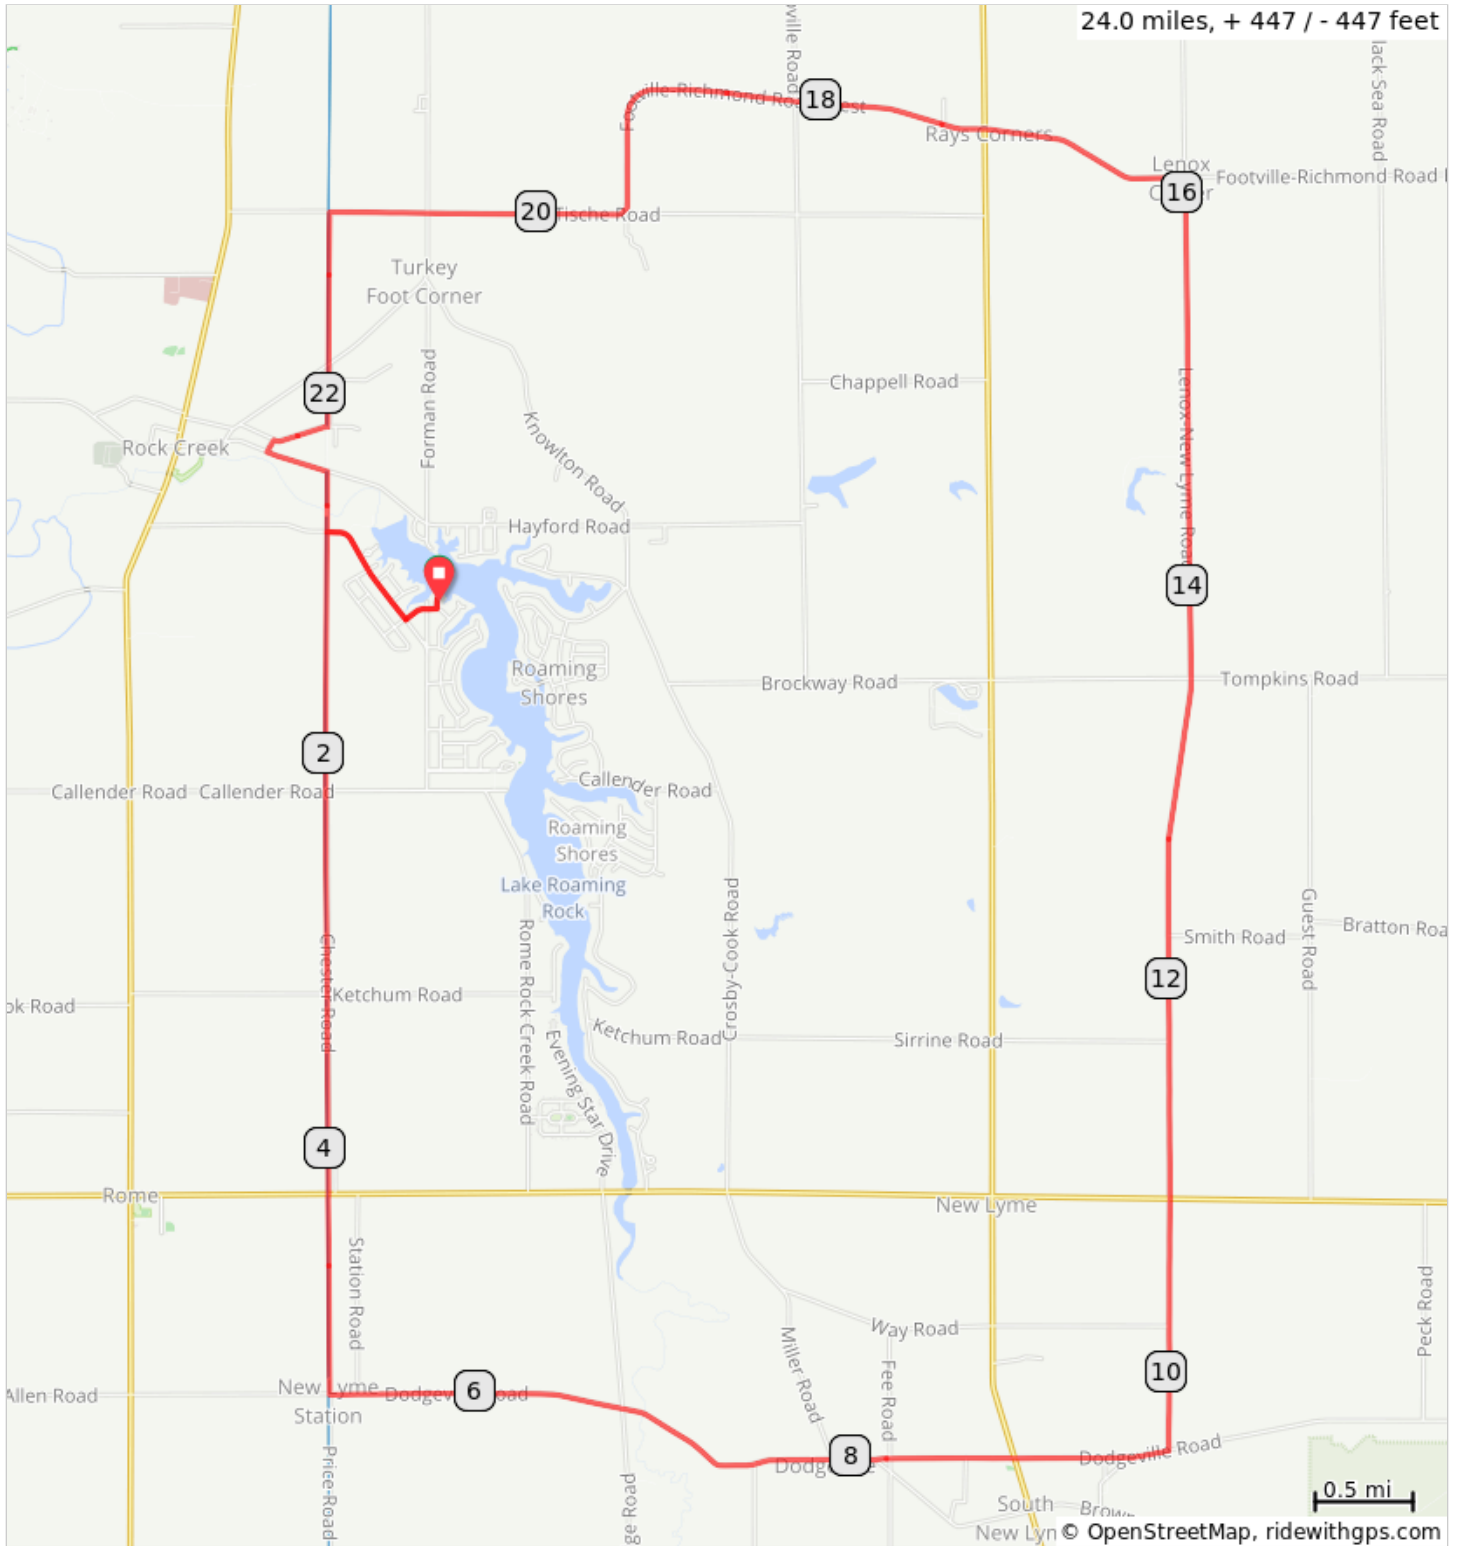

Paradise Bay-24-SUN

Paradise Bay-24-SUN

Num	Dist	Next	Type	Note
1.	0.0	0.1		Start of route
2.	0.1	0.2		R onto Conneaut Terrace
3.	0.2	0.6		R onto Rome Rock Creek Rd
4.	0.9	4.4		L onto Western Reserve Greenway
5.	5.2	2.9		L onto Dodgeville Rd
6.	8.1	1.5		L to stay on Dodgeville Rd.
7.	9.6	6.5		L onto Lenox-New Lyme Rd
8.	16.1	3.4		L onto Footville-Richmond Rd E
9.	19.5	1.5		R onto Footville Richmond Rd W
10.	21.1	1.1		L onto Western Reserve Greenway
11.	22.2	0.3		R onto Station St
12.	22.4	0.1		L onto Willow St
13.	22.5	0.3		L onto E Water St
14.	22.8	0.3		R onto Western Reserve Greenway
15.	23.1	0.6		L onto Rome Rock Creek Rd
16.	23.8	0.2		L onto Conneaut Terrace
17.	23.9	0.1		L onto Geneva Point
18.	24.0	0.0		End of route

24.0 miles. +439/-439 feet