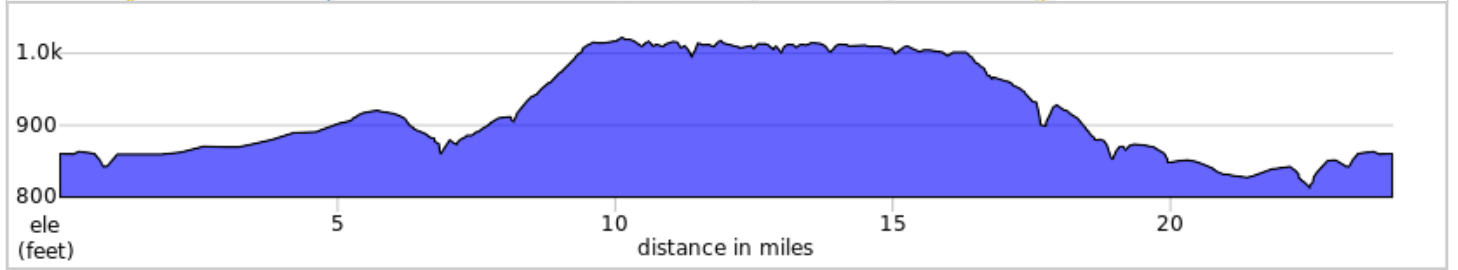

Paradise Bay-24-SUN

Paradise Bay-24-SUN

Num	Dist	Next	Type	Note
1.	0.0	0.1		Start of route
2.	0.1	0.2		R onto Conneaut Terrace
3.	0.2	0.6		R onto Rome Rock Creek Rd
4.	0.9	4.4		L onto Western Reserve Greenway
5.	5.2	2.9		L onto Dodgeville Rd
6.	8.1	1.5		L to stay on Dodgeville Rd.
7.	9.6	6.5		L onto Lenox-New Lyme Rd
8.	16.1	3.4		L onto Footville-Richmond Rd E
9.	19.5	1.5		R onto Footville Richmond Rd W
10.	21.1	1.1		L onto Western Reserve Greenway
11.	22.2	0.3		R onto Station St
12.	22.4	0.1		L onto Willow St
13.	22.5	0.3		L onto E Water St
14.	22.8	0.3		R onto Western Reserve Greenway
15.	23.1	0.6		L onto Rome Rock Creek Rd
16.	23.8	0.2		L onto Conneaut Terrace
17.	23.9	0.1		L onto Geneva Point
18.	24.0	0.0		End of route

24.0 miles. +439/-439 feet